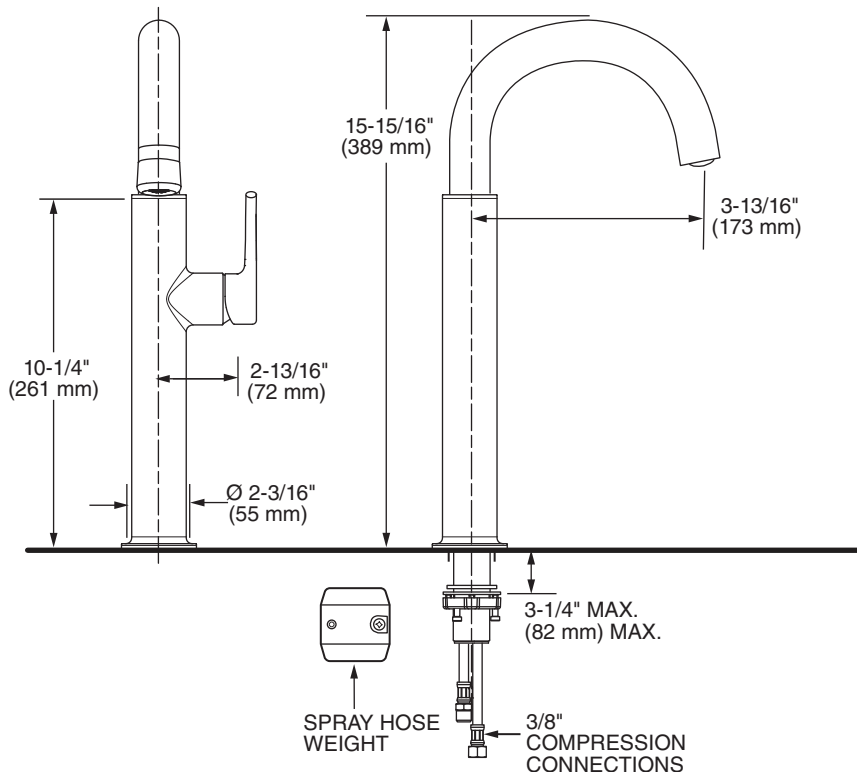

MODEL NUMBER:

□ **4803410 Pull-Down Bar Faucet**

Stainless Steel, Chrome, & Matte Black Finish.

GENERAL DESCRIPTION:

Whether at home in a center island, entertaining area, or cozy kitchen, the Studio S Pull-Down Bar Faucet from American Standard is the ideal combination of presence and performance. Contemporary cylinder profile features a single-function aerated spray head with smooth retraction and secure magnetic docking. Unique raised valve with one-piece lever handle provides drip-free performance and adds special distinction in any setting.

PRODUCT FEATURES:

- Contemporary profile is the perfect height for prep sinks and smaller kitchens
- Wipe-clean, one-piece lever handle eliminates tiny crevices where build-up hides
- Re-Trax feature ensures smooth retraction of spray head after use
- Dock-Tite magnetic docking system secures the spray head in place
- Swivel spout rotates 360° for optimal reach and range of motion in and around the sink
- Drip-free performance with high quality ceramic disc valve
- Durable brass and metal construction
- Pre-installed braided nylon supply lines
- Limited lifetime warranty

SUGGESTED SPECIFICATION

Single control pull-down bar faucet shall feature a high arc metal swivel spout and metal lever handle. Shall also feature 28 mm washerless ceramic disc valve cartridge and 3/8" flexible supply hoses. Faucet shall include Re-Trax Retraction System and Dock-Tite Docking System. Faucet shall be American Standard Model # 4803410._____.

CODES AND STANDARDS

These products meet or exceed the following codes and standards:

- ANSI A117.1**
- ASME A112.18.1**
- CSA B125.1**
- NSF 61/Section 9**
- NSF 372**

Product Number	Description	Finish Options		
		Polished Chrome	Stainless Steel	Matte Black
		002	075	243
4803410	Pull-Down Bar faucet Faucet featuring Re-Trax™ and Dock-Tite™ technologies. Soap dispenser and deckplate not included.			