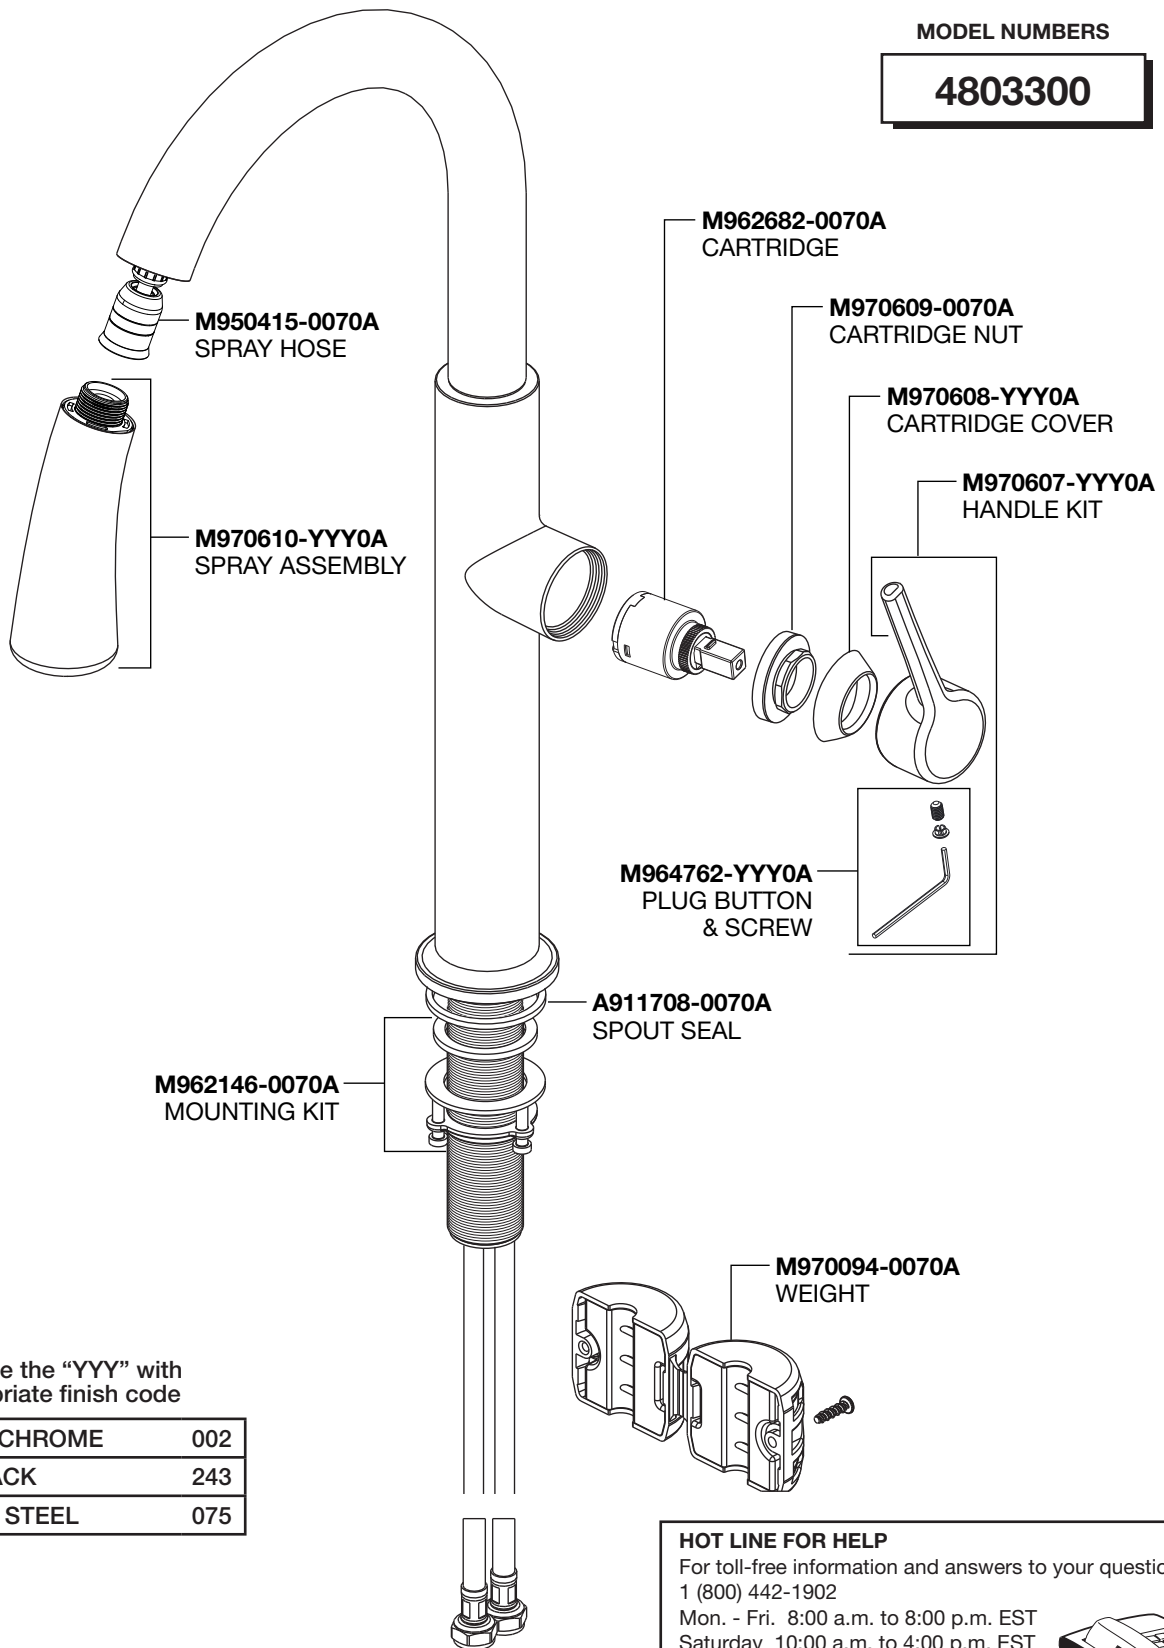

## Studio-S® Pull-Down Kitchen Faucet

MODEL NUMBERS

**4803300**

Replace the "YYY" with appropriate finish code

POLISHED CHROME	002
MATTE BLACK	243
STAINLESS STEEL	075