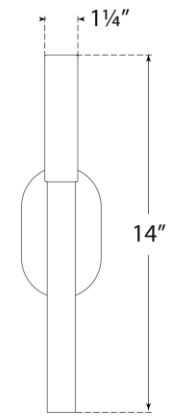

TEAR SHEET

Rousseau Small Bath Sconce

Item # KW 2280AB-EC

Designer: Kelly Wearstler

Height: 14"

Width: 3"

Extension: 3"

Backplate: 3" x 5" Oval

Finishes: AB, BZ, PN

Glass Options: CG, EC, ECG, SG

Socket: Dedicated LED

Wattage: 6w (700lm)

Weight: 3 Pounds

Note: Requires Smaller Outlet Box

Top View

Side View

Front View