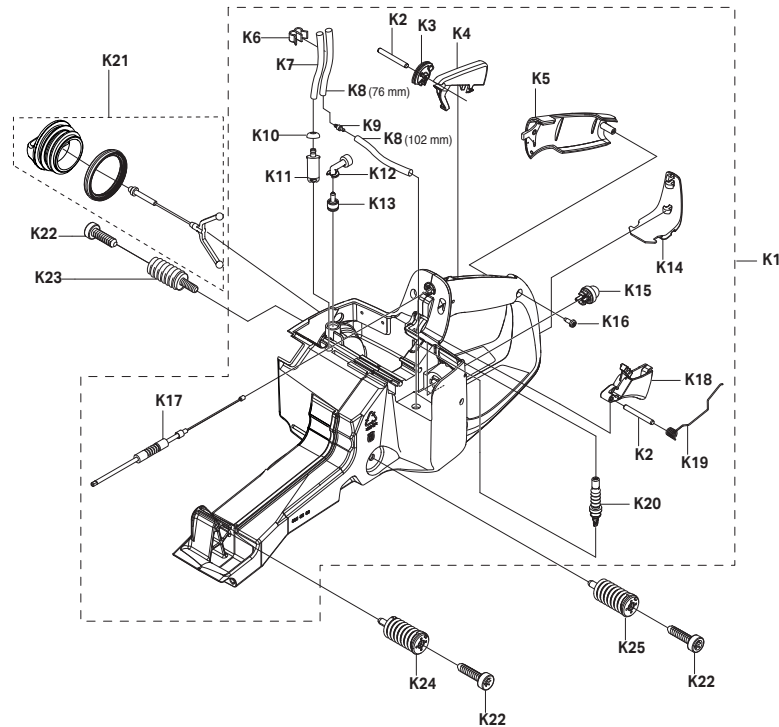

Key #	Part No.	Description	MSRP
K1	543812	FUEL TANK ASSEMBLY	$150.10
K2	543813	PARALLEL PIN	$3.30
K3	543814	CABLE LEVER	$3.30
K4	543815	THROTTLE LOCK OUT LEVER	$7.60
K5	543816	REAR HANDLE COVER	$8.70
K6	543818	CLIP	CALL
K7	543993	FUEL LINE	$9.70
K8	543994	CHECK VALVE TUBE	$5.70
K9	543969	CHECK VALVE	$18.40
K10	543970	HOSE CLAMP	$4.40
K11	543971	FUEL FILTER	$13.10
K12	544990	TANK VENT ELBOW	$68.90
K13	544122	TANK VENT	$18.40
K14	543972	REAR HANDLE GROUND SUPPORT	$13.10
K15	543973	PURGE BULB	$20.40
K16	543974	REAR HANDLE SCREW	$2.30
K17	543975	THROTTLE CABLE ASSEMBLY	$48.50
K18	543976	THROTTLE TRIGGER	$6.70
K19	543977	TRIGGER SPRING	$5.70
K20	543995	PURGE BULB TUB	$5.70
K21	543979	GAS TANK CAP ASSEMBLY	$13.10
K22	543981	SHOCK ABSORBER SCREW	$3.40
K23	543982	SHOCK ABSORBER CLUTCH SIDE	$41.60
K24	543983	SHOCK ABSORBER FRONT	$24.80
K25	543984	SHOCK ABSORBER FLYWHEEL SIDE	$27.10