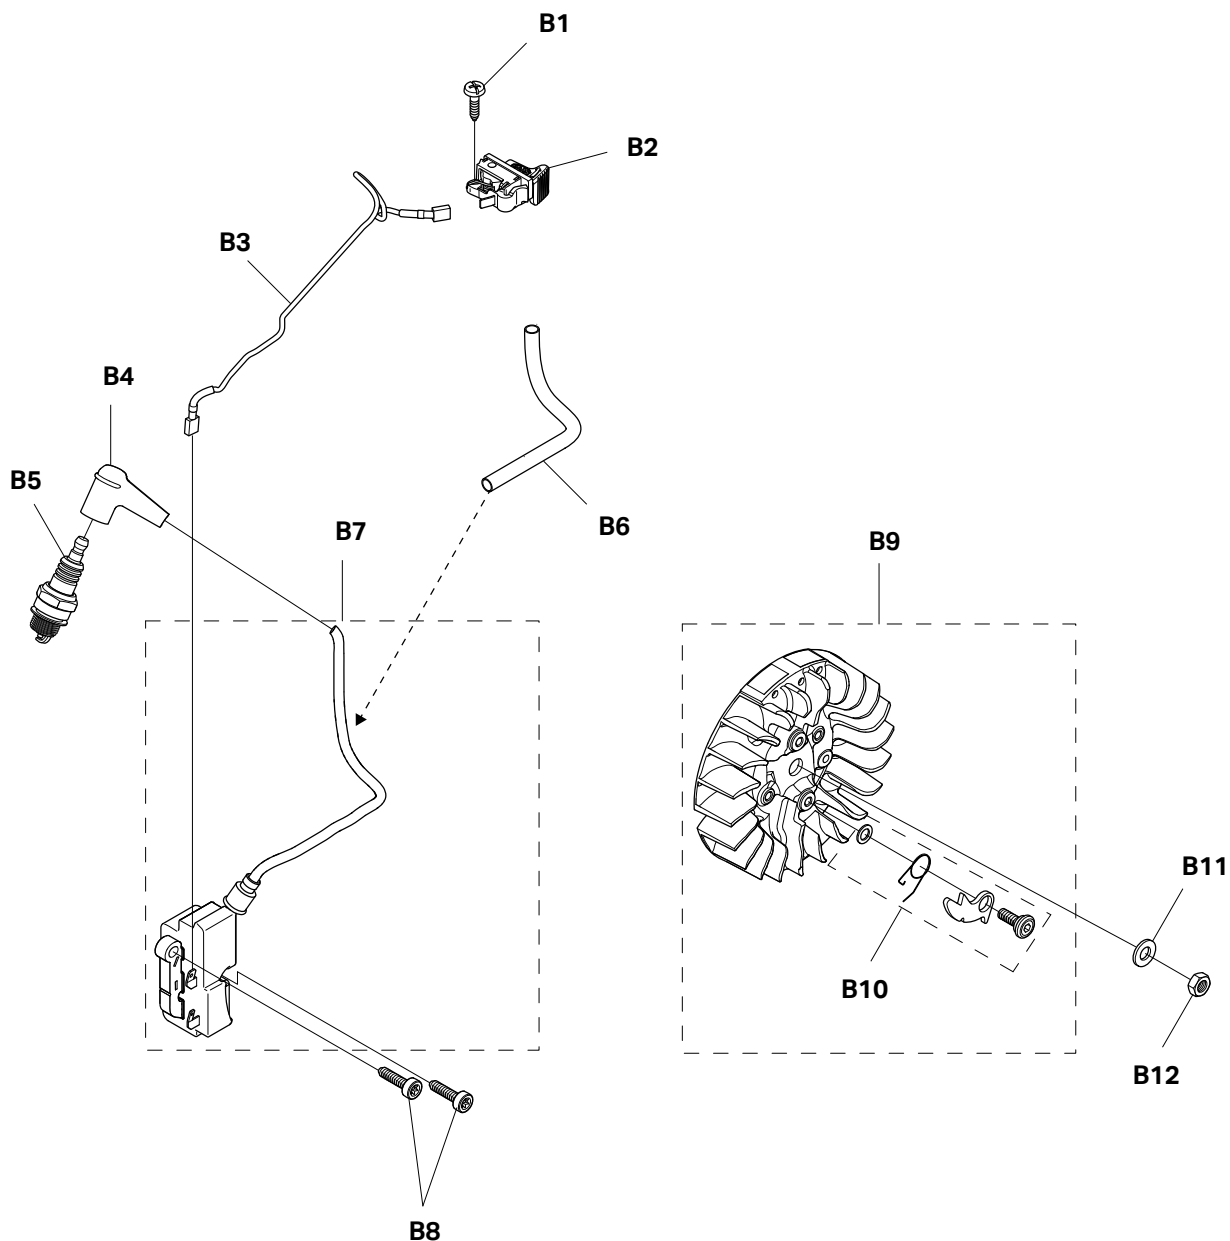

Key #	Part No.	Description	MSRP
B1	544030	STOP SWITCH SCREW	$2.30
B2	544031	STOP SWITCH	$21.70
B3	544032	STOP SWITCH CABLE	$9.70
B4	544033	SPARK PLUG CAP	$25.80
B5	544034	SPARK PLUG	$4.10
B6	544035	PROTECTIVE SLEEVE	$12.00
B7	544036	IGNITION MODULE	$144.90
B8	544038	IGNITION MODULE SCREW	$4.40
B9	544053	FLYWHEEL	$286.40
B10	544125	STARTER PAWL KIT (INCL. TWO OF EACH ITEM)	$46.20
B11	544058	STARTER WASHER	$3.40
B12	544059	STARTER NUT	$4.40