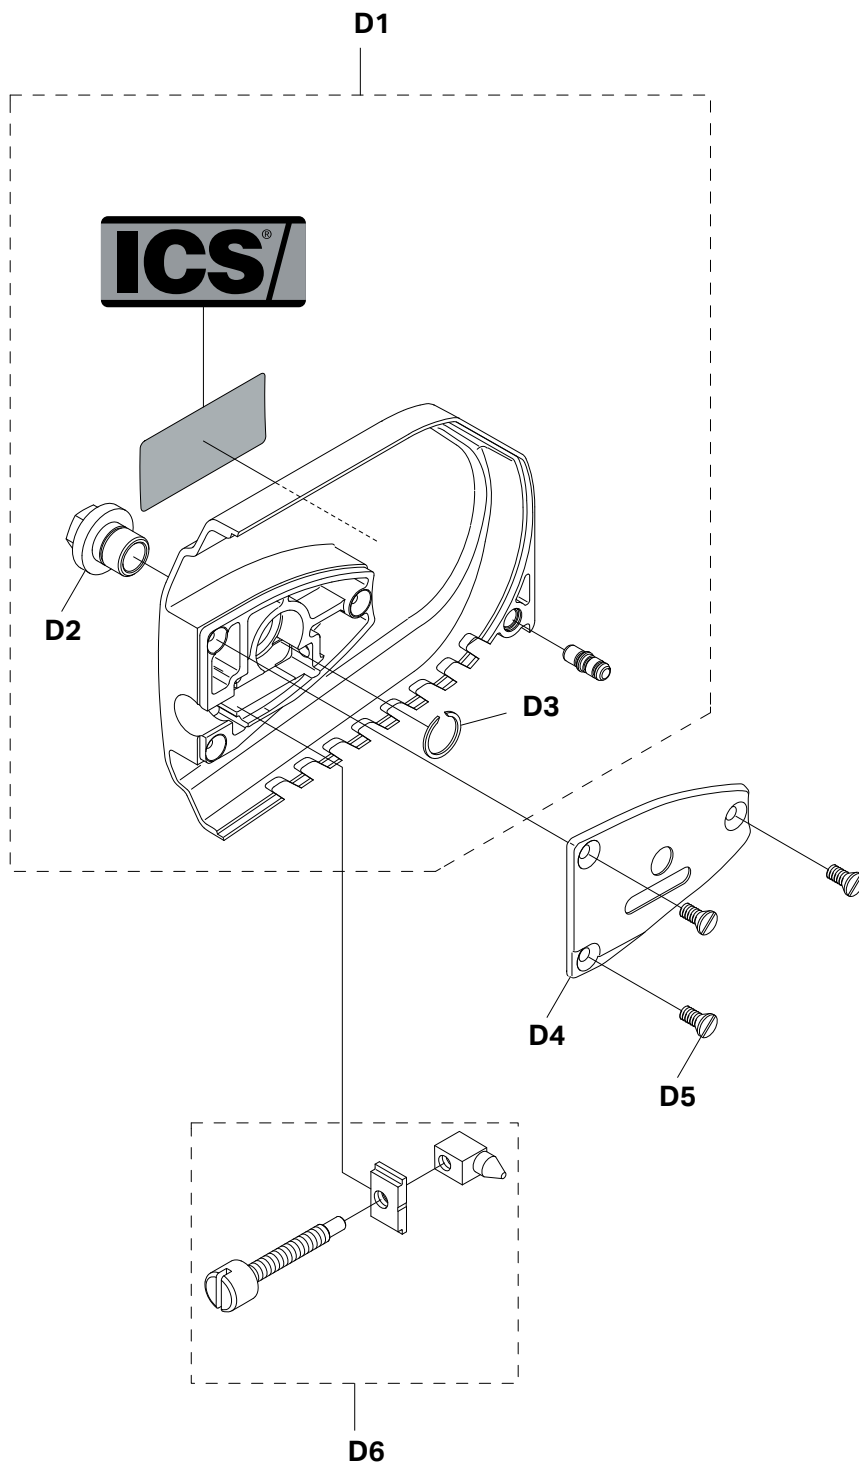

Key #	Part No.	Description	MSRP
D1	543899	SIDE COVER (INCLUDES #D2 & D3)	$233.70
D2	543900	SIDE COVER NUT	$26.90
D3	543901	SIDE COVER NUT CIRCLIP	$3.30
D4	543902	TENSIONER COVER PLATE	$14.00
D5	543903	SCREW, SIDE COVER CAP	$1.20
D6	543904	TENSIONER	$78.90