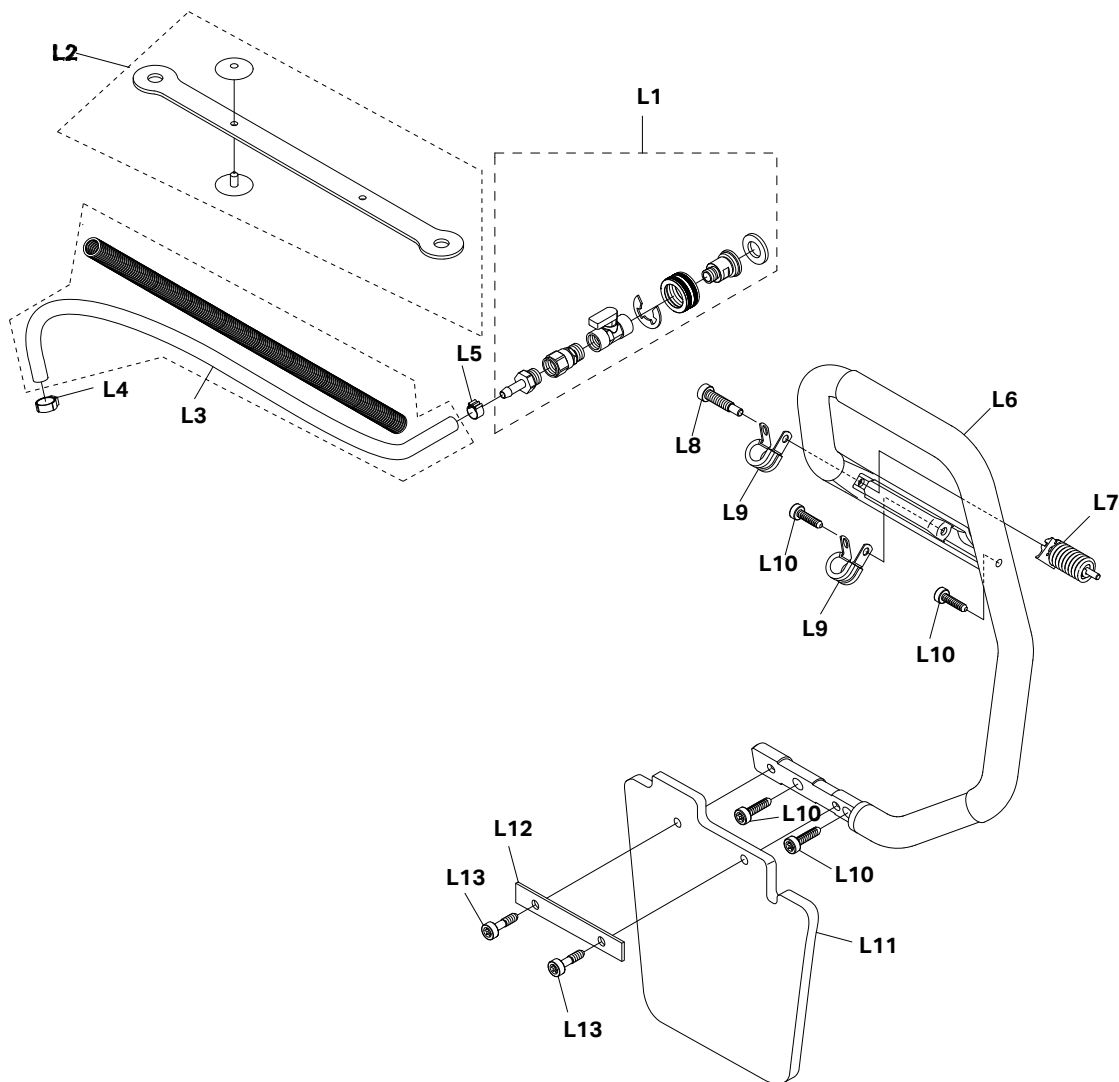

Key #	Part No.	Description	MSRP
L1	543996	WATER HOSE VALVE ASSEMBLY	$137.50
L2	547969	HOSE HANGER	$25.80
L3	543999	WATER HOSE WITH PROTECTIVE COVERING	$22.70
L4	544000	CLAMP, WATER HOSE	$6.70
L5	544001	CLAMP, WATER HOSE VALVE SIDE	$4.40
L6	544002	FRONT HANDLE	$514.60
L7	544003	SHOCK ABSORBER, FRONT HANDLE	$27.10
L8	543981	SCREW, SHOCK ABSORBERS	$3.40
L9	544008	CLIP, FRONT HANDLE	$5.70
L10	544009	SCREW, FRONT HANDLE	$4.40
L11	576679	MUD FLAP	$47.50
L12	544011	BACKING PLATE, MUD FLAP	$15.10
L13	544012	SCREW, MUD FLAP	$3.40