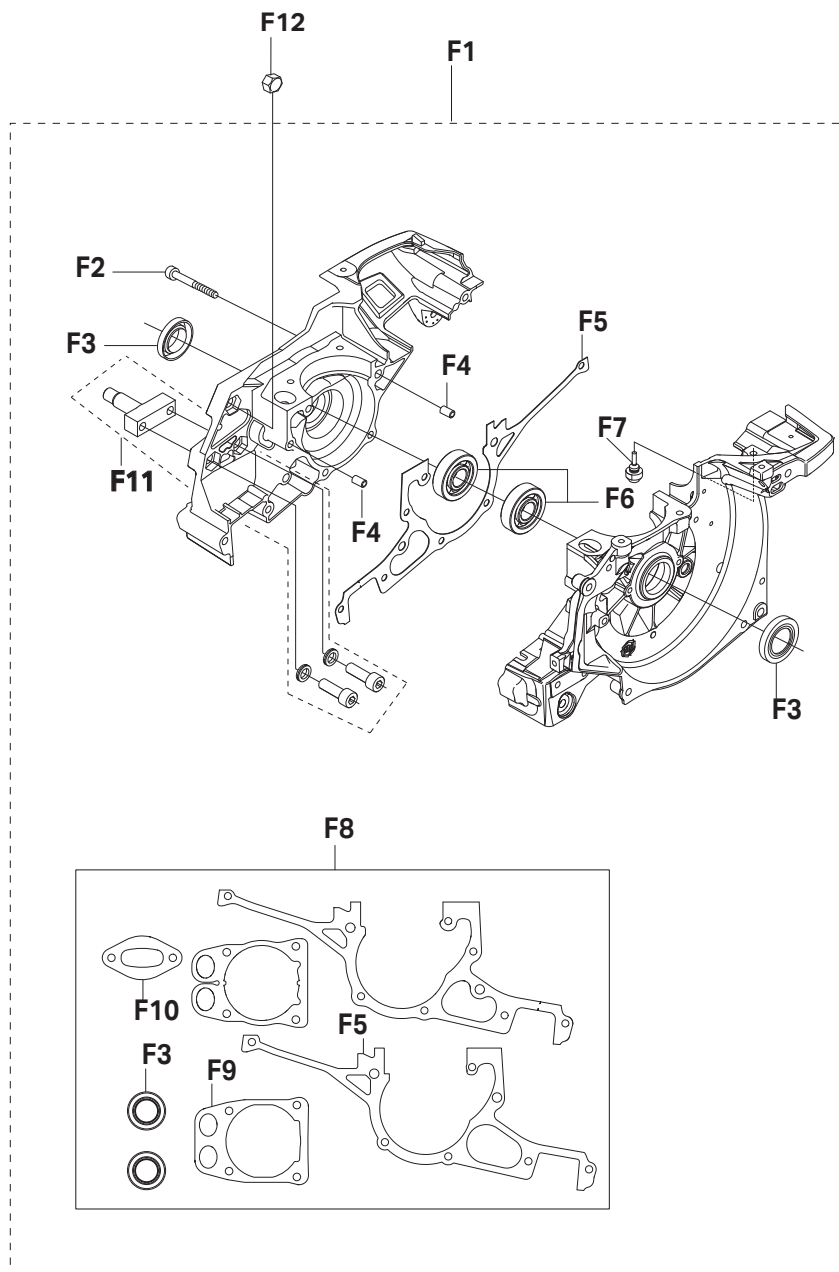

Key #	Part No.	Description	MSRP
F1	543929	CRANKCASE ASSEMBLY	$732.10
F2	543930	CRANKCASE SCREW	$3.40
F3	543931	SEALING RING	$15.10
F4	543932	GUIDE BUSHING	$4.40
F5	543933	CRANKCASE GASKET	$29.10
F6	543934	MAIN BEARING	$27.10
F7	543935	RUBBER BUSHING	$4.40
F8	543936	GASKET KIT	$34.50
F9	543937	CYLINDER BASE GASKET	$4.40
F10	543938	MUFFLER GASKET	$5.70
F11	544129	BAR STUD KIT	$83.70
F12	543941	BAR BRACKET FASTENER	$4.40