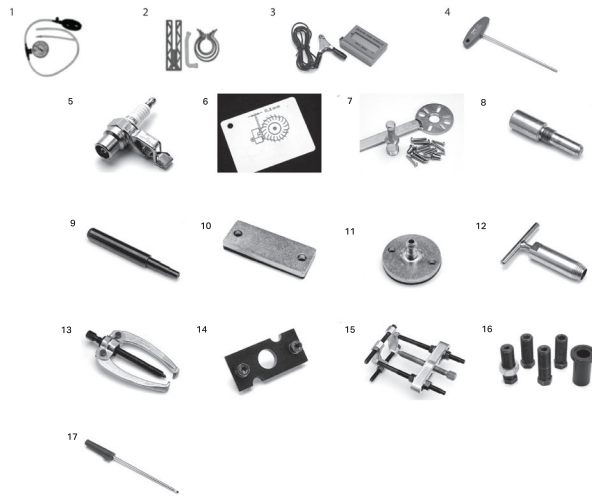

SERVICE ITEMS

695XL Gas Concrete Saw

Key #	Part No.	Description	MSRP
1	71541	Pressure Gauge Bulb	$69.90
2	71543	Cylinder Assembly Clamps & Piston Stop	$14.80
3	71565	Electronic Tachometer	$327.50
4	546191	Workshop Key Torx T27	$28.10
5	546192	Test Spark Plug	$21.70
6	546193	Air Gap Gauge	$4.40
7	546194	Flywheel Puller	$54.90
8	547277	Piston Stop	$2.30
9	546196	Wrist Pin Punch	$19.40
10	546197	Cylinder Seal, Exhaust	$22.70
11	546198	Cylinder Seal, Inlet Port	$67.60
12	546289	Puller, Sealing Ring	$43.10
13	546292	Universal Puller	$162.00
14	546293	Grip Plate	$89.00
15	546294	Bearing Puller	$566.10
16	546295	Bearing Press	$150.20
17	546307	Screwdriver, Idle	$6.70
not shown	546659	Clutch Tool	$41.90
not shown	544120	Flat Blade Screwdriver	$15.10
not shown	544119	Torque Screwdriver	$15.10
not shown	70249	14T Bar Nose Sprocket Repair Kit (for 695GC)	$40.50
not shown	530046	FORCE4™ Bar Nose Sprocket Repair Kit (for 695F4)	$40.50
not shown	571227	OIL, 2-STROKE 2.6 OZ(6-PACK)	$15.00
not shown	571228	OIL, 2-STROKE 2.6 OZ (24-PACK)	$55.25