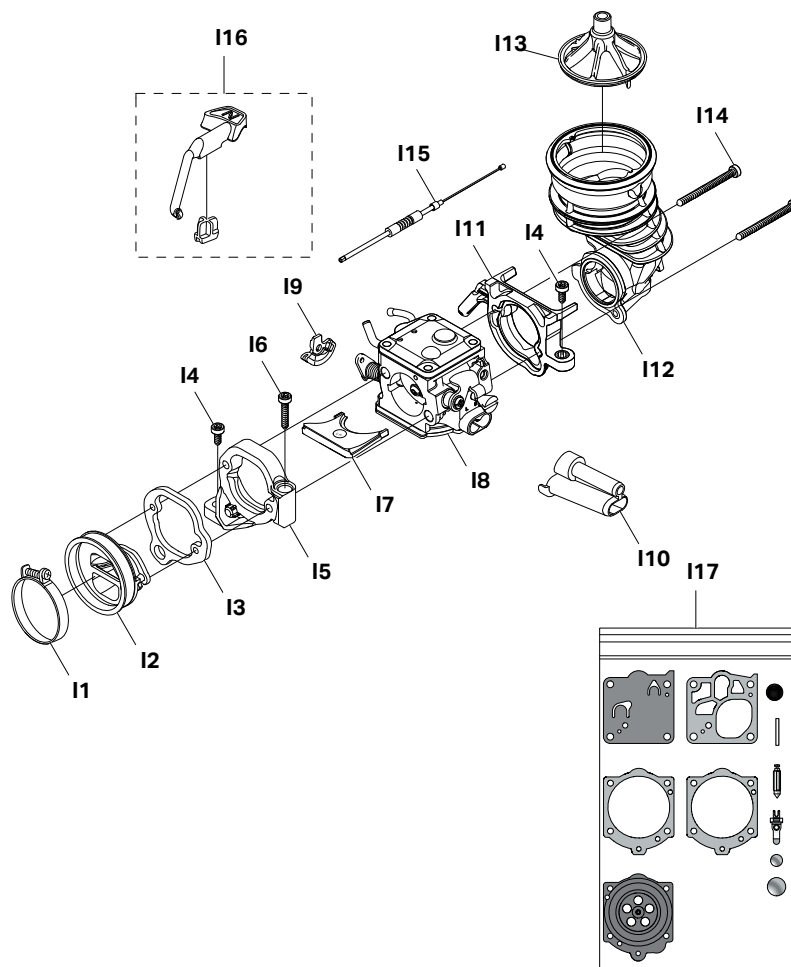

Key #	Part No.	Description	MSRP
I1	544069	INLET BOOT CLAMP	$9.70
I2	544070	INLET BOOT	$65.60
I3	544071	FLANGE	$18.40
I4	544072	FLANGE CLUTCH SIDE SCREW	$3.40
I5	544073	FLANGE BRACKET	$19.40
I6	544065	SCREW	$3.40
I7	544074	SEPARATOR PLATE	$24.80
I8	544075	CARBURETOR (WALBRO RWJ-7)	$325.90
I9	544111	THROTTLE CABLE LEVER	$4.40
I10	576168	ADJUSTMENT GUIDE	$3.40
I11	544112	MANIFOLD BRACKET	$6.70
I12	544113	AIR INTAKE MANIFOLD	$22.70
I13	544114	AIR FILTER BRACKET	$9.70
I14	544115	CARBURETOR MOUNTING SCREW	$4.40
I15	543975	THROTTLE CABLE ASSEMBLY	$48.50
I16	544117	CHOKE LEVER	$13.10
I17	576161	CARBURETOR REPAIR KIT (Only for 695XL, will not fit 695GC/F4/PG)	$99.80