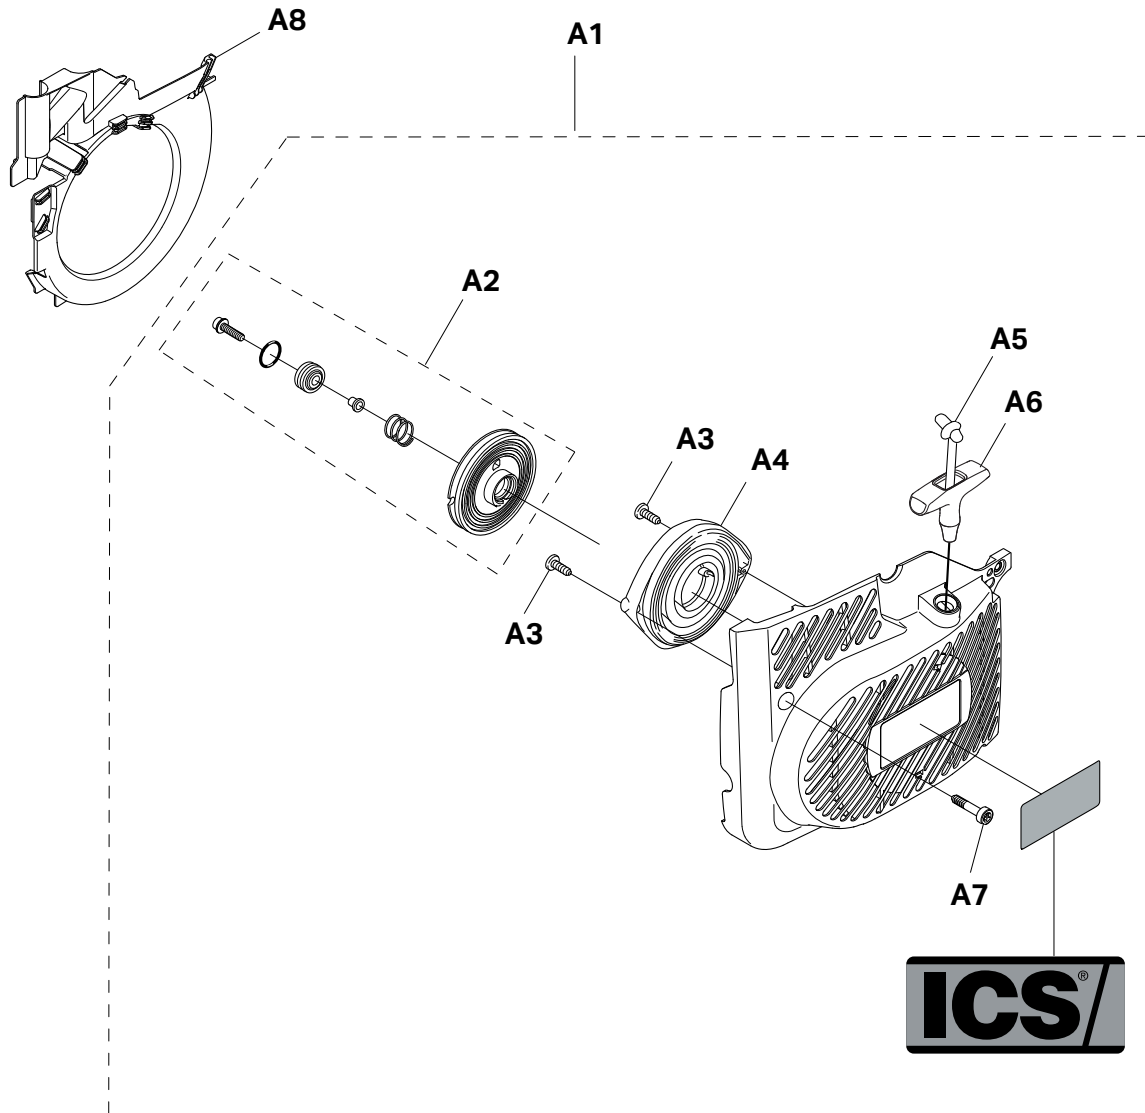

Key #	Part No.	Description	MSRP
A1	544013	STARTER COVER ASSEMBLY	$156.60
A2	544127	STARTER PULLEY KIT	$69.90
A3	543974	SCREW	$2.30
A4	544021	RECOIL SPRING	$24.80
A5	544023	STARTER CORD	$18.40
A6	544024	STARTER HANDLE	$11.00
A7	544012	SCREW	$3.40
A8	544026	STARTER COVER SHIELD	$12.00