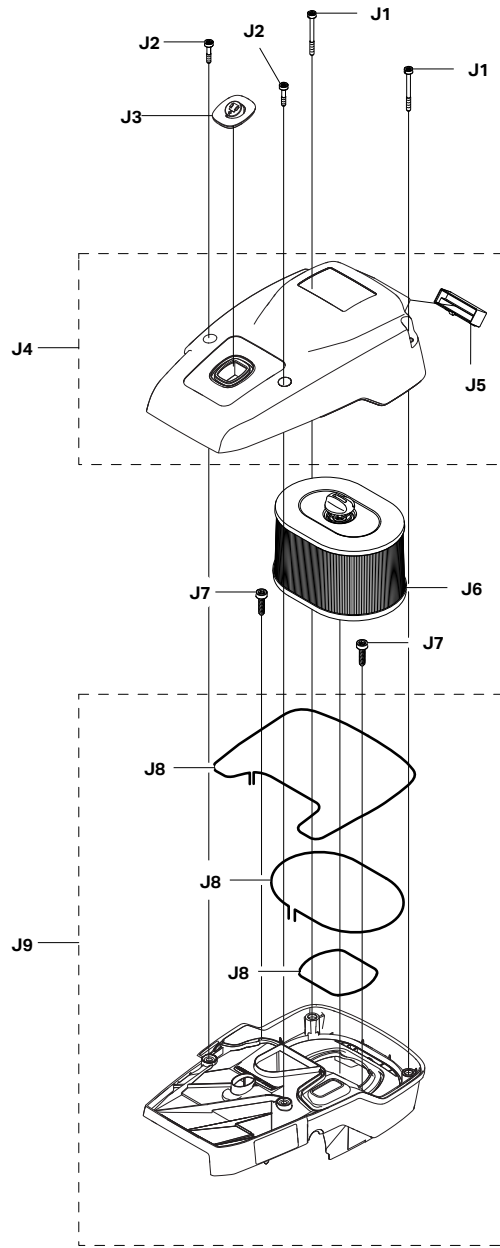

Key #	Part No.	Description	MSRP
J1	544060	FILTER COVER REAR SCREW	$4.40
J2	544061	FILTER COVER FRONT SCREW	$5.70
J3	576167	PLUG (may be required on older 695GC/F4 models)	$7.70
J4	544062	FILTER COVER	$34.50
J5	544063	AIR INTAKE INSERT	$4.40
J6	544064	AIR FILTER	$31.20
J7	544065	CYLINDER COVER SCREW	$3.40
J8	544067	CYLINDER COVER SEALS	$11.00
J9	544066	CYLINDER COVER ASSEMBLY	$64.60