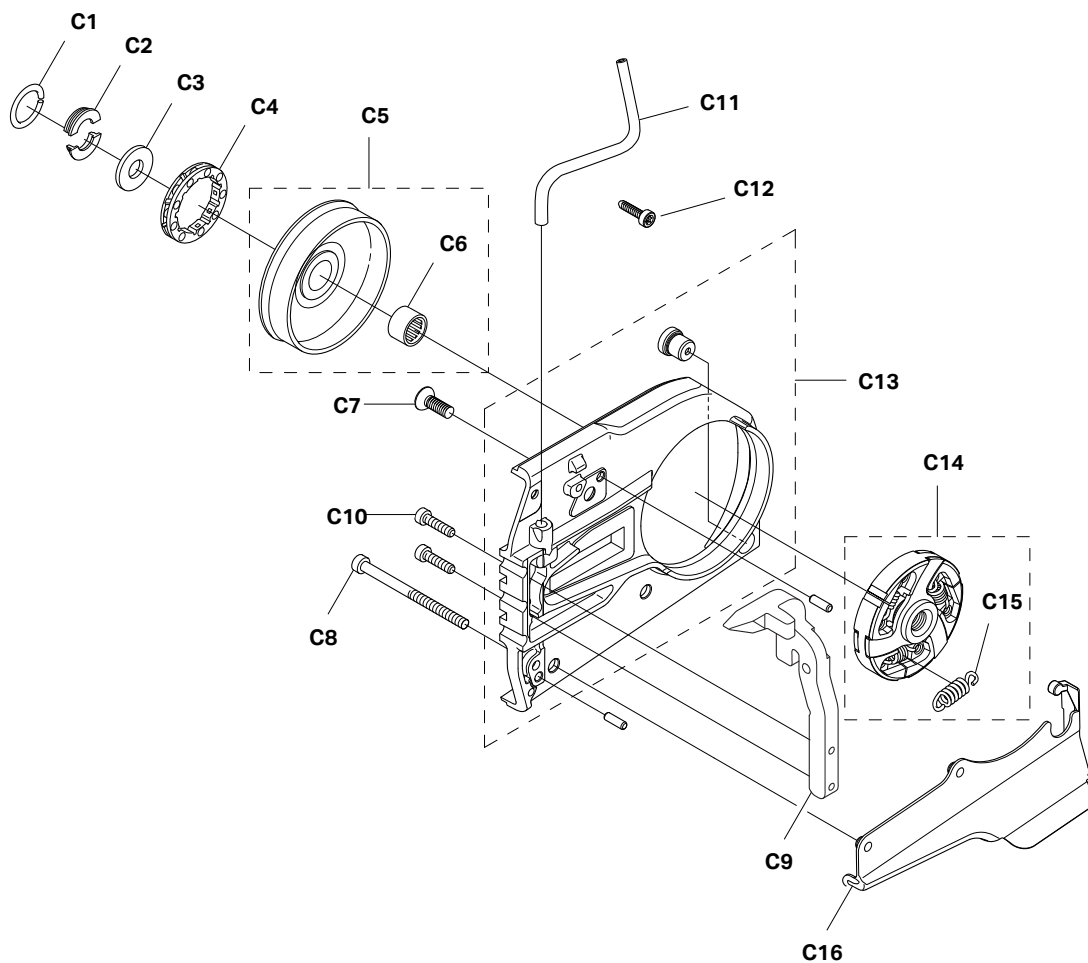

Key #	Part No.	Description	MSRP
C1	543905	RETAINING RING	$3.30
C2	551384	SPLIT RETAINER, 695 (PAIR)	$15.10
C3	543907	SPACER	$15.10
C4	525496	695F4 FORCE4™ SPROCKET	$21.00
C4	70949	695GC RIM SPROCKET	$15.00
C5	543909	CLUTCH CUP	$150.10
C6	543910	NEEDLE BEARING	$18.30
C7	543911	BAR BRACKET SCREW	$5.50
C8	543912	CRANK CASE BOLT	$15.10
C9	544130	WALLWALKER®	$159.90
C10	543920	WALLWALKER® SCREW	$5.50
C11	543915	WATER PIPE	$15.10
C12	546548	WATER PIPE SCREW	$2.30
C13	543916	BAR BRACKET	$221.90
C14	547856	CLUTCH KIT	$240.30
C15	543928	CLUTCH SPRING	$7.60
C16	544137	SHIELD	$11.00