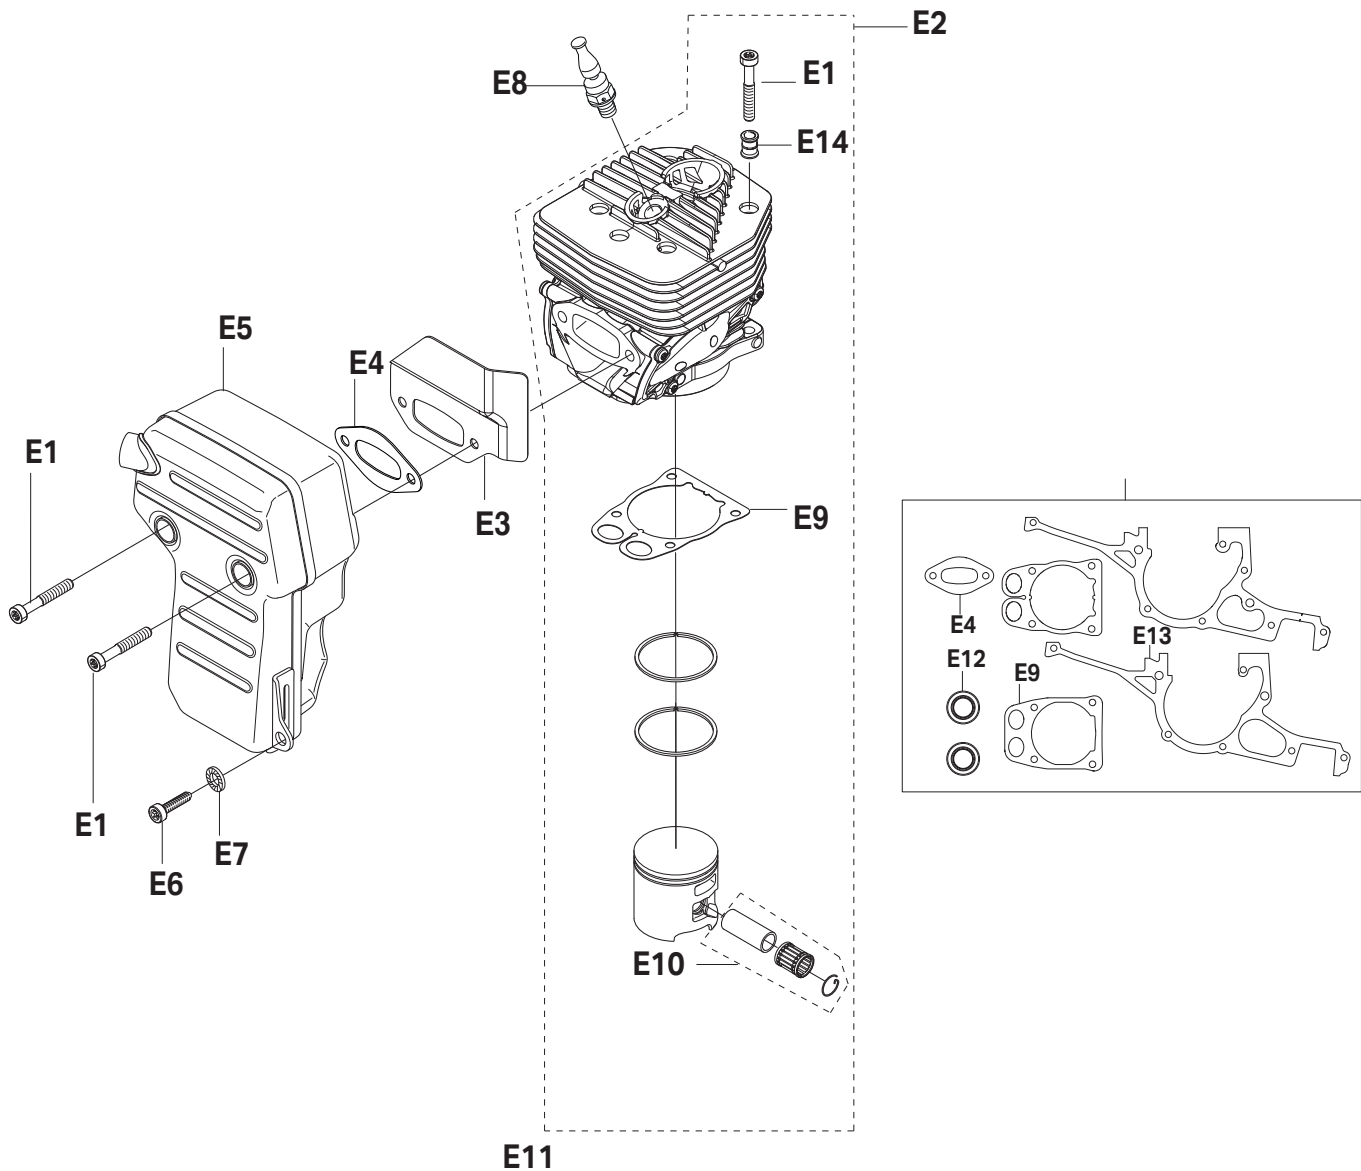

Key #	Part No.	Description	MSRP
E1	543942	CYLINDER/MUFFLER SCREW	$4.40
E2	576169	PISTON/CYLINDER KIT	$481.20
E3	543844	HEAT DEFLECTOR	$14.00
E4	543938	MUFFLER GASKET	$5.70
E5	543845	MUFFLER	$50.40
E6	543846	LOWER MUFFLER MOUNTING SCREW	$3.30
E7	543847	MUFFLER MOUNTING WASHER	$4.40
E8	576166	DECOMPRESSION VALVE	$36.50
E9	576165	CYLINDER BASE GASKET	$4.40
E10	543949	NEEDLE BEARING	$19.40
E11	543936	GASKET KIT	$34.50
E12	543931	SEALING RING	$15.10
E13	543933	CRANKCASE GASKET	$29.10