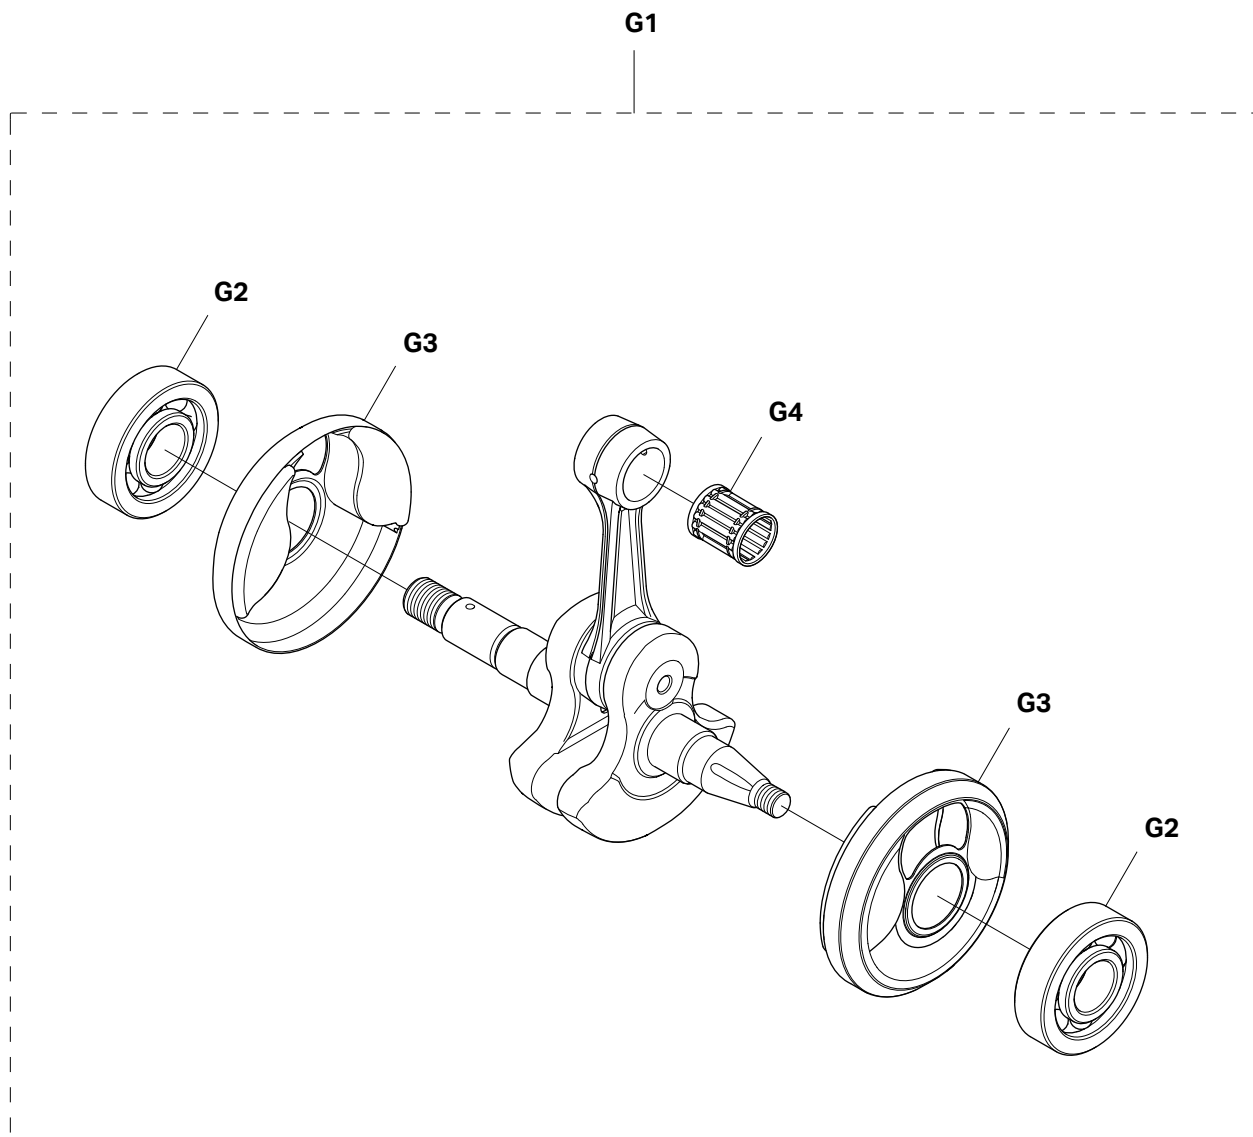

Key #	Part No.	Description	MSRP
G1	543952	CRANKSHAFT ASSEMBLY	$315.20
G2	543934	MAIN BEARING	$27.10
G3	543953	CRANKSHAFT SHIELD	$24.80
G4	543949	NEEDLE BEARING	$19.40