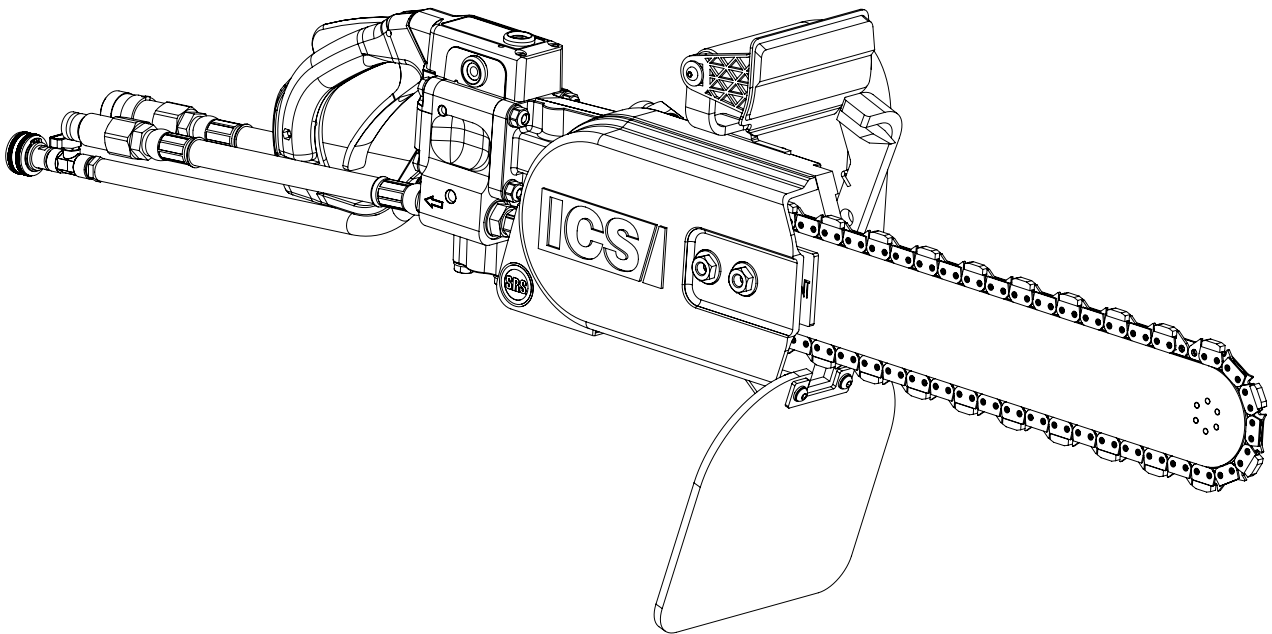

Diamond Tools and Equipment  
for Construction and Infrastructure

## 880/890 Series Hydraulic Concrete Saw

Effective January 1, 2020