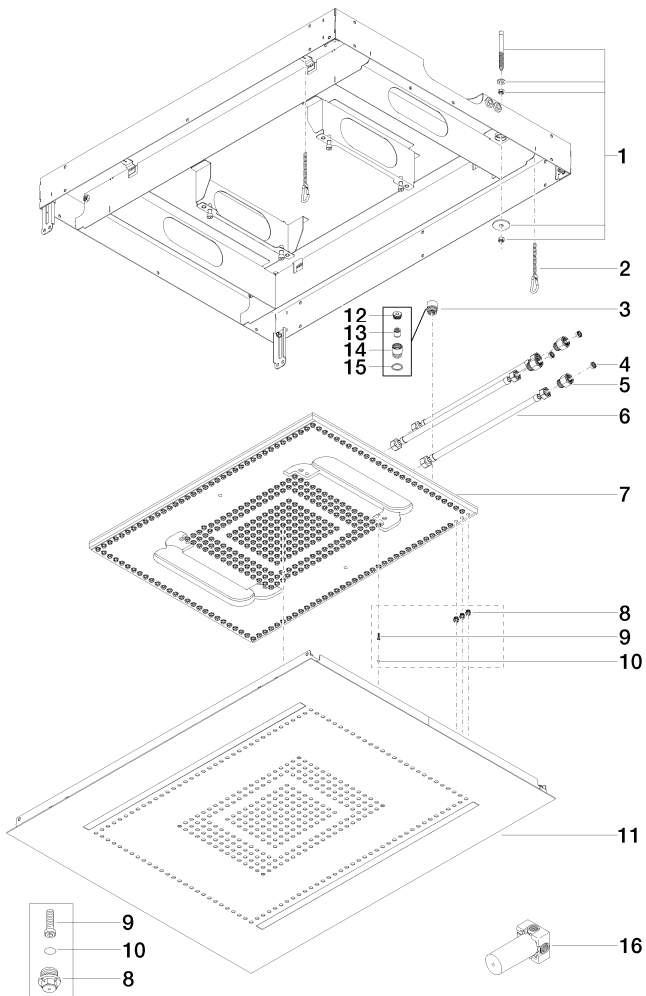

Shower - IMO

RAIN SKY M Rain panel for recessed ceiling installation manual control

Article number: 41 101 979-86 0010

Shower - IMO

RAIN SKY M Rain panel for recessed ceiling installation manual control

Article number: 41 101 979-86 0010

Spare parts list

Position	Quantity used	Item Number	Spare part	Delivery time
1	4	04 30 35 006 01 90	fixing set	2
2	2	04 21 50 004 00 90	accessories	2
3	4	90 24 03 027 02 90	nipple	2
4	3	09 23 01 134 90	flow reducer	2
5	3	09 24 03 146 90	nipple	2
6	4	12 502 970 90	High pressure hose 1/2" x 1/2" x 400 mm	2
7	1	04 12 05 005 10 90	shower	2
8	15	90 29 03 036 00 90	insert	2
9	4	09 30 30 047 90	screw	2
10	4	09 31 20 036 90	plug	2
11	1	04 11 02 113 03-86	cover	30
12	4	09 24 04 112 10 90	nipple	2
13	4	09 23 01 042 90	insert	2
14	4	09 24 03 027 90	nipple	2
15	4	09 14 20 025 90	seal	2
16	1	35 104 970-90 0010	Concealed three-way diverter	-