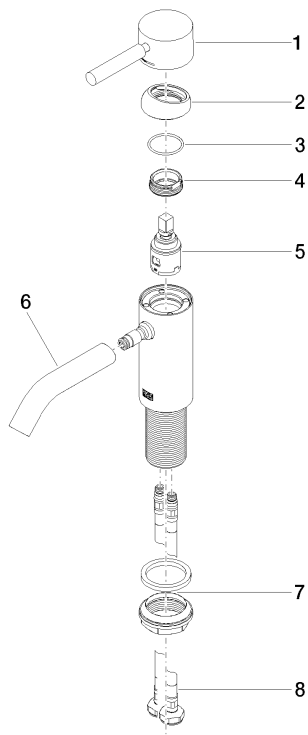

Washbasin -  
Single-lever basin mixer without pop-up waste  
Article number: 33 526 660-00 0010

Washbasin -  
Single-lever basin mixer without pop-up waste  
Article number: 33 526 660-00 0010

## Spare parts list

Position	Quantity used	Item Number	Spare part	Delivery time
1	1	90 20 66 002 00-00	handle	10
2	1	09 28 30 041-00	cover	10
3	1	09 14 10 091 90	seal	2
4	1	09 24 04 266 90	nut	2
5	1	90 15 05 042 00 90	cartridge	2
6	1	90 11 06 206 01-00	spout	10
7	1	04 23 10 044 07 90	fixing set	2
8	2	04 30 04 102 00 90	High pressure hose 3/8"	2