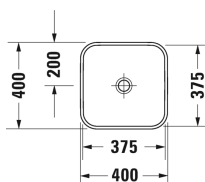

Washbowl # 235940..00 / 235940..00 / 235940..00

| < 400 mm > |

Washbowl	Dimension	Weight	Order number
ground, without overflow, without tap platform, fixings included, ceramic covered slotted waste included, 400 mm			
Colors			
00 White Alpin 13 Anthracite Matt 61 White/Anthracite Matt			
Variant			
☒ inside colour White, outside colour White	400 x 400 mm	7.300 kilogram	235940..00
☒ inside colour Anthracite Matt, outside colour Anthracite Matt	400 x 400 mm	7.300 kilogram	235940..00
☒ inside colour White, outside colour Anthracite Matt	400 x 400 mm	7.300 kilogram	235940..00
Sanitary ceramics with the special WonderGliss surface finish will remain clean and attractive-looking for a long time to come. When ordering WonderGliss please add a "1" as eleventh digit to the model number.			
Design Siphon		1.500 kilogram	005036
Suitable products			
Vanit unit for console wall-mounted 1 pull-out compartment, 650 x 480 mm	650 x 480 mm		HP4940
Vanit unit for console wall-mounted 2 drawers, upper drawer including cut-out for siphon and siphon cover, 650 x 480 mm	650 x 480 mm		HP4960
Vanit unit for console wall-mounted 1 pull-out compartment, for above counter basin Happy D.2, 1300 x 550 mm	1300 x 550 mm		HP4943 B
Vanit unit for console wall-mounted 2 drawers, upper drawer including cut-out for siphon and siphon cover, for above counter basin Happy D.2, 1000 x 550 mm	1000 x 550 mm		HP4971
Vanit unit for console wall-mounted 2 drawers, upper drawer including cut-out for siphon and siphon cover, for above counter basin Happy D.2, 1300 x 550 mm	1300 x 550 mm		HP4972
Vanit unit for console wall-mounted 4 drawers, upper drawer including cut-out for siphon and siphon cover, for above counter basin Happy D.2, 1600 x 550 mm	1600 x 550 mm		HP4973 L/R