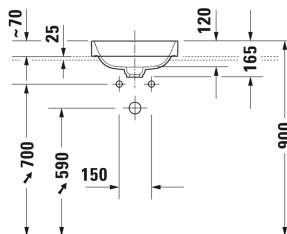

Washbowl # 235940..00 / 235940..00 / 235940..00

| < 400 mm > |

Washbowl	Dimension	Weight	Order number
ground, without overflow, without tap platform, fixings included, ceramic covered slotted waste included, 400 mm			
Colors			
00 White Alpin 13 Anthracite Matt 61 White/Anthracite Matt			
Variant			
☒ inside colour White, outside colour White	400 x 400 mm	7.300 kilogram	235940..00
☒ inside colour Anthracite Matt, outside colour Anthracite Matt	400 x 400 mm	7.300 kilogram	235940..00
☒ inside colour White, outside colour Anthracite Matt	400 x 400 mm	7.300 kilogram	235940..00
Sanitary ceramics with the special WonderGliss surface finish will remain clean and attractive-looking for a long time to come. When ordering WonderGliss please add a "1" as eleventh digit to the model number.			
Design Siphon		1.500 kilogram	005036
Suitable products			
Vanit unit for console wall-mounted 1 pull-out compartment, 650 x 480 mm	650 x 480 mm		HP4940
Vanit unit for console wall-mounted 2 drawers, upper drawer including cut-out for siphon and siphon cover, 650 x 480 mm	650 x 480 mm		HP4960
Vanit unit for console wall-mounted 1 pull-out compartment, for above counter basin Happy D.2, 1300 x 550 mm	1300 x 550 mm		HP4943 B
Vanit unit for console wall-mounted 2 drawers, upper drawer including cut-out for siphon and siphon cover, for above counter basin Happy D.2, 1000 x 550 mm	1000 x 550 mm		HP4971
Vanit unit for console wall-mounted 2 drawers, upper drawer including cut-out for siphon and siphon cover, for above counter basin Happy D.2, 1300 x 550 mm	1300 x 550 mm		HP4972
Vanit unit for console wall-mounted 4 drawers, upper drawer including cut-out for siphon and siphon cover, for above counter basin Happy D.2, 1600 x 550 mm	1600 x 550 mm		HP4973 L/R