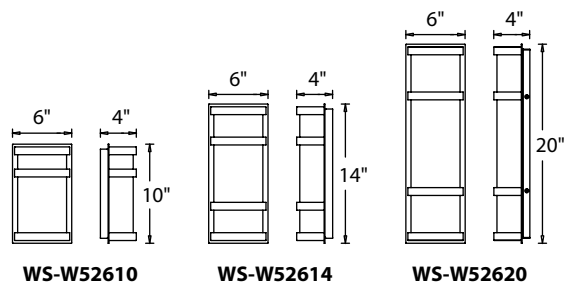

LATITUDE - LED Outdoor Wall Sconce

WS-W52610, WS-W52614, WS-W52620

dweLED
by WAC Lighting

Fixture Type:

Catalog Number:

Project: _____

Location: _____

PRODUCT DESCRIPTION

Replacement Glass

| | |
|----------------------|--------------|
| RPL-GLA-52610 | <i>Glass</i> |
| RPL-GLA-52614 | <i>Glass</i> |
| RPL-GLA-52620 | <i>Glass</i> |

SPECIFICATIONS

Construction: Aluminum body with acrylic diffuser

ORDER NUMBER

| Model | Size | Watt | LED Lumens | Delivered Lumens | Finish |
|------------------|------|-------|------------|------------------|-------------------------|
| WS-W52610 | 10" | 12W | 765 | 415 | BK <i>black</i> |
| WS-W52614 | 14" | 17.5W | 1255 | 735 | BZ <i>bronze</i> |
| WS-W52620 | 20" | 19W | 1220 | 790 | |