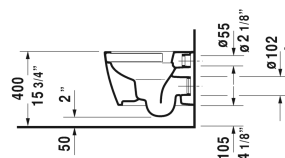

ME by Starck Toilet wall-mounted Compact Duravit Rimless® # 253009..92 / 253009..92 / 253009..92

| < 14 5/8" Inch > |

Toilet wall-mounted Compact Duravit Rimless®	Dimension	Weight	Order number
rimless, washdown model, Durafix included, cUPC® listed*, WaterSense® listed			
Colors			
00 White 20 HygieneGlaze (an antibacterial ceramic glaze that provides almost indefinite effectiveness) 26 White/White Satin Matte			
Variant			
◆ inside color White, outside color White, 1.28/0.8 gpf	14 5/8" x 18 7/8" Inch	52 lb	253009..92
◆ inside color White, outside color White Satin Matte, 1.28/0.8 gpf	14 5/8" x 18 7/8" Inch	52 lb	253009..92
◆ inside color White, outside color White, 1.28/0.8 gpf	14 5/8" x 18 7/8" Inch	52 lb	253009..92
Infobox			
* Complies with following standards: ASME A112.19.2/CSA B45.1 and ASME A112.19.14, Durafix for concealed installation is included, In-wall tank & carrier and actuator plate required for installation			
Accessory for ceramics			
Toilet seat and cover removable, hinges stainless steel, with slow close		4.4 lb	002019
Toilet seat and cover hinges stainless steel, without slow close		4.4 lb	002011
Noise reduction gasket			005090
Actuator plate A1, for toilet, plastic mechanical actuation, for surface mounted installation, dual flush, mounting frame, mounting hardware included, push rods, front plate plastic	8 1/2" x 5 3/4" Inch	0.7 lb	WD5008
Toilet in-wall tank & carrier, Standard WaterSense® listed, For 2"x4" and 2"x6" wall installation, for toilets with a projection of <= 24 5/8", adjustable feet 0" - 9 1/2", SensoWash ready, mechanical front flush actuation, includes in-wall tank, marking of filling height, dual flush, insulated against condensation, Scope of delivery, HDPE wall-mounted toilet connection bend DN 90/90, PE wall-mounted toilet connection set DN 90, wall-mounted mounting rods M12, mounting hardware included, 2 bolt caps, cUPC® listed*, Load capacity = 880 lbs	23 1/4" x 45 1/4" Inch	35.3 lb	WD1022