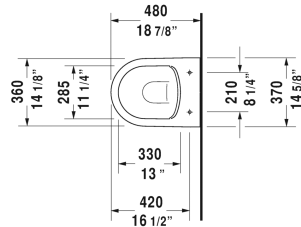

ME by Starck Toilet wall-mounted Compact Duravit Rimless® # 253009..92 / 253009..92 / 253009..92

| < 14 5/8" Inch > |

Toilet wall-mounted Compact Duravit Rimless®	Dimension	Weight	Order number
rimless, washdown model, Durafix included, cUPC® listed*, WaterSense® listed			
Colors			
00 White 20 HygieneGlaze (an antibacterial ceramic glaze that provides almost indefinite effectiveness) 26 White/White Satin Matte			
Variant			
◆ inside color White, outside color White, 1.28/0.8 gpf	14 5/8" x 18 7/8" Inch	52 lb	253009..92
◆ inside color White, outside color White Satin Matte, 1.28/0.8 gpf	14 5/8" x 18 7/8" Inch	52 lb	253009..92
◆ inside color White, outside color White, 1.28/0.8 gpf	14 5/8" x 18 7/8" Inch	52 lb	253009..92
Infobox			
* Complies with following standards: ASME A112.19.2/CSA B45.1 and ASME A112.19.14, Durafix for concealed installation is included, In-wall tank & carrier and actuator plate required for installation			
Accessory for ceramics			
Toilet seat and cover removable, hinges stainless steel, with slow close		4.4 lb	002019
Toilet seat and cover hinges stainless steel, without slow close		4.4 lb	002011
Noise reduction gasket			005090
Actuator plate A1, for toilet, plastic mechanical actuation, for surface mounted installation, dual flush, mounting frame, mounting hardware included, push rods, front plate plastic	8 1/2" x 5 3/4" Inch	0.7 lb	WD5008
Toilet in-wall tank & carrier, Standard WaterSense® listed, For 2"x4" and 2"x6" wall installation, for toilets with a projection of <= 24 5/8", adjustable feet 0" - 9 1/2", SensoWash ready, mechanical front flush actuation, includes in-wall tank, marking of filling height, dual flush, insulated against condensation, Scope of delivery, HDPE wall-mounted toilet connection bend DN 90/90, PE wall-mounted toilet connection set DN 90, wall-mounted mounting rods M12, mounting hardware included, 2 bolt caps, cUPC® listed*, Load capacity = 880 lbs	23 1/4" x 45 1/4" Inch	35.3 lb	WD1022