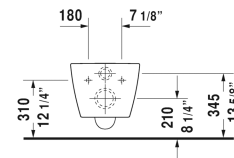

ME by Starck Toilet wall-mounted Compact Duravit Rimless® # 253009..92 / 253009..92 / 253009..92

| < 14 5/8" Inch > |

Toilet wall-mounted Compact Duravit Rimless®	Dimension	Weight	Order number
rimless, washdown model, Durafix included, cUPC® listed*, WaterSense® listed			
Colors			
00 White 20 HygieneGlaze (an antibacterial ceramic glaze that provides almost indefinite effectiveness) 26 White/White Satin Matte			
Variant			
◆ inside color White, outside color White, 1.28/0.8 gpf	14 5/8" x 18 7/8" Inch	52 lb	253009..92
◆ inside color White, outside color White Satin Matte, 1.28/0.8 gpf	14 5/8" x 18 7/8" Inch	52 lb	253009..92
◆ inside color White, outside color White, 1.28/0.8 gpf	14 5/8" x 18 7/8" Inch	52 lb	253009..92
Infobox			
* Complies with following standards: ASME A112.19.2/CSA B45.1 and ASME A112.19.14, Durafix for concealed installation is included, In-wall tank & carrier and actuator plate required for installation			
Accessory for ceramics			
Toilet seat and cover removable, hinges stainless steel, with slow close		4.4 lb	002019
Toilet seat and cover hinges stainless steel, without slow close		4.4 lb	002011
Noise reduction gasket			005090
Actuator plate A1, for toilet, plastic mechanical actuation, for surface mounted installation, dual flush, mounting frame, mounting hardware included, push rods, front plate plastic	8 1/2" x 5 3/4" Inch	0.7 lb	WD5008
Toilet in-wall tank & carrier, Standard WaterSense® listed, For 2"x4" and 2"x6" wall installation, for toilets with a projection of <= 24 5/8", adjustable feet 0" - 9 1/2", SensoWash ready, mechanical front flush actuation, includes in-wall tank, marking of filling height, dual flush, insulated against condensation, Scope of delivery, HDPE wall-mounted toilet connection bend DN 90/90, PE wall-mounted toilet connection set DN 90, wall-mounted mounting rods M12, mounting hardware included, 2 bolt caps, cUPC® listed*, Load capacity = 880 lbs	23 1/4" x 45 1/4" Inch	35.3 lb	WD1022