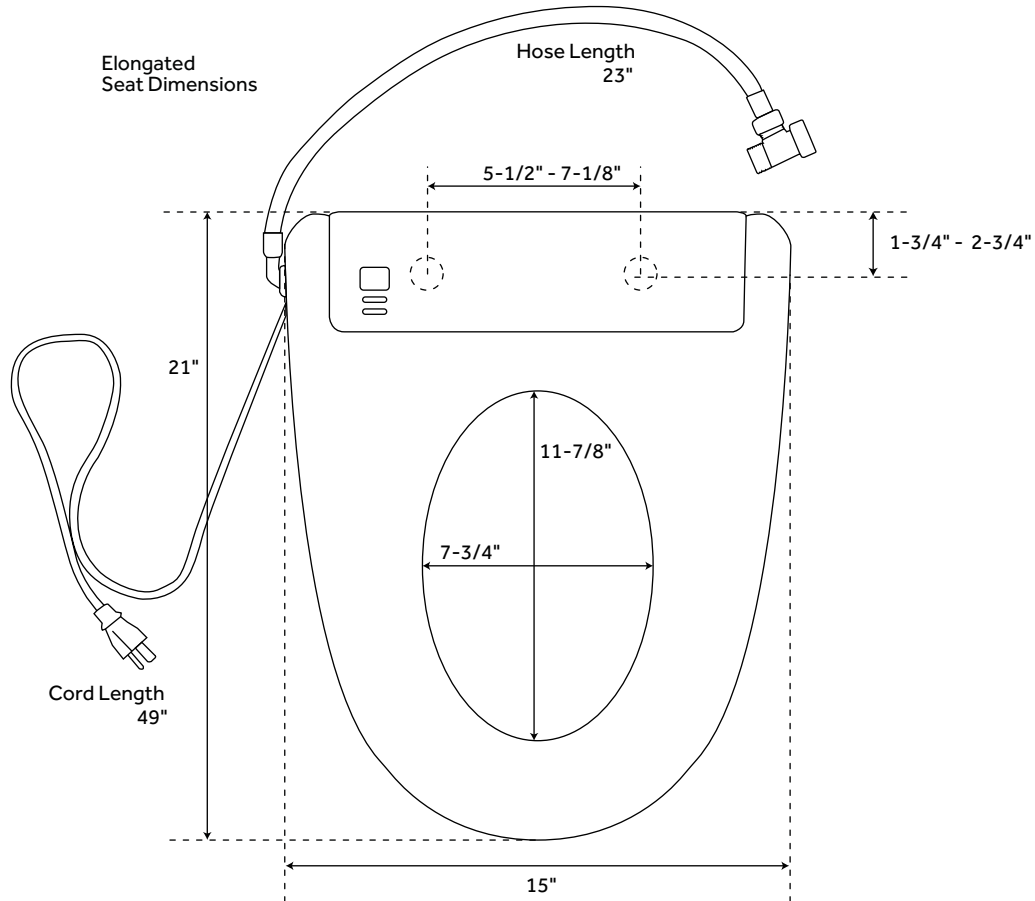

## ELONGATED ELECTRONIC BIDET TOILET SEAT

SKU: 448556

### FEATURES

- 21" L x 15" W x 5" H
- Features warm water, seat warmer, spray massage, warm drying, smart night light, and auto-cleaning modes.
- Includes a remote control for one-handed operation
- Features Nozzle Clean mode for cleaning
- Soft-closing seat and lid
- Installs easily with quick-release system
- Power cord length: 49"
- 120V, 10.4A, 60Hz
- Requires dedicated CFGI outlet