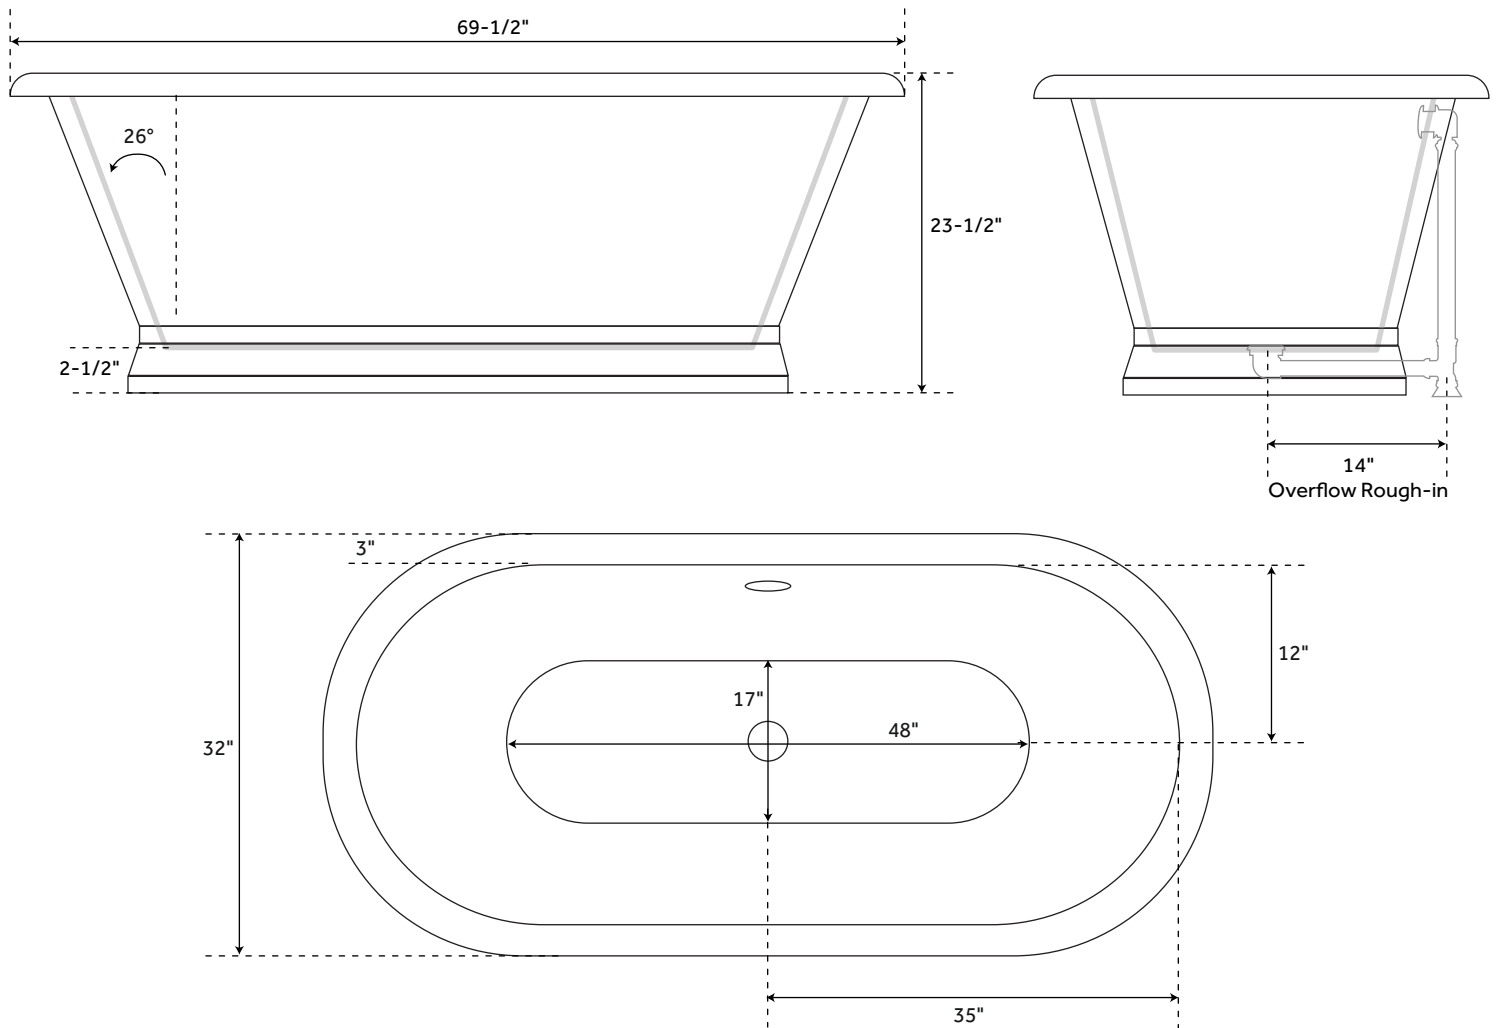

70" GEOFFREY

CAST IRON TUB

SKU: 948169

FEATURES

Product Finish: Antique Pewter
Overflow Hole: Yes
Material: Cast Iron
Length: 69-1/2"
Width: 32"
Height: 23-1/2"
Tub Interior Length: 48"
Tub Interior Width: 17"
Tap Deck: No
Drain Included: Yes
Faucet Included: No
Faucet Drillings: No Drillings
Water Capacity (Gallons): 58
Tub Weight Uncrated (lbs): 400
Tub Weight Crated (lbs): 510
Water Depth to Rim: 20"
Water Depth to Overflow: 16-1/2"