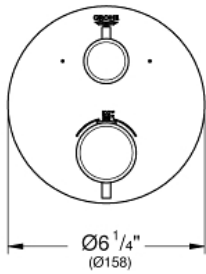

GROHTHERM
Dual Function 2-Handle
Thermostatic Trim

MODEL # 24133EN0

Pure Freude
an Wasser

GROHE

Product Description:

GROHTHERM

Dual Function 2-Handle Thermostatic Trim

Standard Specification:

- Required rough-in-set sold separately (GROHE Rapido SmartBox 35 601 000)
- **GROHE TurboStat** Compact cartridge with wax thermoelement
- **GROHE StarLight** finish
- Wall trim plate with GROHE QuickFix (Concealing mounting screws)
- Metal trim angle adjustable up to 6°
- Thermostatic temperature control with SafeStop at 100° F/38°C
- GROHE SafeStop Plus temperature limiter at 115° F/46° C
- GROHE AquaDimmer, integrated shut off/diverter valve
- Optional Aquadimmer stop ring for shared function (14 060 000)