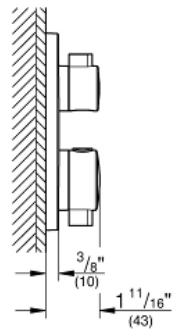

GROHTHERM
Dual Function 2-Handle
Thermostatic Trim

MODEL # 24133EN0

Pure Freude
an Wasser

GROHE

Product Description:

GROHTHERM

Dual Function 2-Handle Thermostatic Trim

Standard Specification:

- Required rough-in-set sold separately (GROHE Rapido SmartBox 35 601 000)
- **GROHE TurboStat** Compact cartridge with wax thermoelement
- **GROHE StarLight** finish
- Wall trim plate with GROHE QuickFix (Concealing mounting screws)
- Metal trim angle adjustable up to 6°
- Thermostatic temperature control with SafeStop at 100° F/38°C
- GROHE SafeStop Plus temperature limiter at 115° F/46° C
- GROHE AquaDimmer, integrated shut off/diverter valve
- Optional Aquadimmer stop ring for shared function (14 060 000)