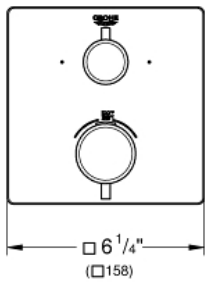

GROHTHERM
Dual Function 2-Handle
Thermostatic Trim

MODEL # 24111000

Pure Freude
an Wasser

GROHE

Product Description:

**GROHTHERM
Dual Function 2-Handle Thermostatic Trim**

Standard Specification:

- Required rough-in-set sold separately (GROHE Rapido SmartBox 35 601 000)
- **GROHE TurboStat** Compact cartridge with wax thermoelement
- **GROHE StarLight** chrome finish
- Wall trim plate with GROHE QuickFix (Concealing mounting screws)
- Metal trim angle adjustable up to 6°
- Thermostatic temperature control with SafeStop at 100° F/38°C
- GROHE SafeStop Plus temperature limiter at 115° F/46° C
- GROHE AquaDimmer, integrated shut off/diverter valve
- Optional Aquadimmer stop ring for shared function (14 060 000)