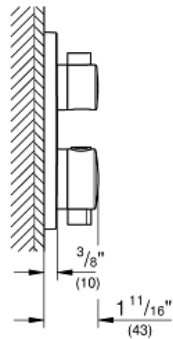

GROHTHERM
Dual Function 2-Handle
Thermostatic Trim

MODEL # 24111000

Pure Freude
an Wasser

GROHE

Product Description:

**GROHTHERM
Dual Function 2-Handle Thermostatic Trim**

Standard Specification:

- Required rough-in-set sold separately (GROHE Rapido SmartBox 35 601 000)
- **GROHE TurboStat** Compact cartridge with wax thermoelement
- **GROHE StarLight** chrome finish
- Wall trim plate with GROHE QuickFix (Concealing mounting screws)
- Metal trim angle adjustable up to 6°
- Thermostatic temperature control with SafeStop at 100° F/38°C
- GROHE SafeStop Plus temperature limiter at 115° F/46° C
- GROHE AquaDimmer, integrated shut off/diverter valve
- Optional Aquadimmer stop ring for shared function (14 060 000)