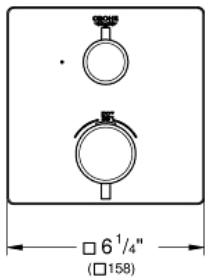

GROHTHERM
Single Function 2-Handle
Thermostatic Trim

MODEL # 24110000

Pure Freude
an Wasser

GROHE

Product Description:

GROHTHERM

Single Function 2-Handle Thermostatic Trim

Standard Specification:

- Required rough-in-set sold separately (GROHE Rapido SmartBox 35 601 000)
- **GROHE TurboStat** Compact cartridge with wax thermoelement
- **GROHE StarLight** chrome finish
- Wall trim plate with GROHE QuickFix (Concealing mounting screws)
- Metal trim angle adjustable up to 6°
- Thermostatic temperature control with SafeStop at 100° F/38°C
- GROHE SafeStop Plus temperature limiter at 115° F/46° C
- Volume control with ceramic stop valve, 120°