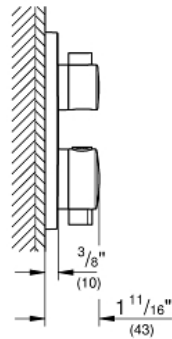

GROHTHERM
Single Function 2-Handle
Thermostatic Trim

MODEL # 24110000

Pure Freude
an Wasser

GROHE

Product Description:

GROHTHERM

Single Function 2-Handle Thermostatic Trim

Standard Specification:

- Required rough-in-set sold separately (GROHE Rapido SmartBox 35 601 000)
- **GROHE TurboStat** Compact cartridge with wax thermoelement
- **GROHE StarLight** chrome finish
- Wall trim plate with GROHE QuickFix (Concealing mounting screws)
- Metal trim angle adjustable up to 6°
- Thermostatic temperature control with SafeStop at 100° F/38°C
- GROHE SafeStop Plus temperature limiter at 115° F/46° C
- Volume control with ceramic stop valve, 120°