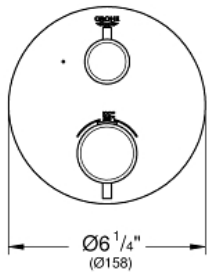

GROHTHERM  
Single Function 2-Handle  
Thermostatic Trim

MODEL # 24107EN0

Pure Freude  
an Wasser

GROHE

**Product Description:**

**GROHTHERM**

**Single Function 2-Handle Thermostatic Trim**

**Standard Specification:**

- Required rough-in-set sold separately (GROHE Rapido SmartBox 35 601 000)
- **GROHE TurboStat** Compact cartridge with wax thermoelement
- **GROHE StarLight** finish
- Wall trim plate with GROHE QuickFix (Concealing mounting screws)
- Metal trim angle adjustable up to 6°
- Thermostatic temperature control with SafeStop at 100° F/38°C
- GROHE SafeStop Plus temperature limiter at 115° F/46° C
- Volume control with ceramic stop valve, 120°