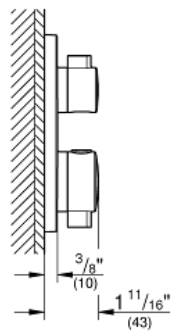

GROHTHERM  
Single Function 2-Handle  
Thermostatic Trim

MODEL # 24107EN0

Pure Freude  
an Wasser

GROHE

**Product Description:**

**GROHTHERM**

**Single Function 2-Handle Thermostatic Trim**

**Standard Specification:**

- Required rough-in-set sold separately (GROHE Rapido SmartBox 35 601 000)
- **GROHE TurboStat** Compact cartridge with wax thermoelement
- **GROHE StarLight** finish
- Wall trim plate with GROHE QuickFix (Concealing mounting screws)
- Metal trim angle adjustable up to 6°
- Thermostatic temperature control with SafeStop at 100° F/38°C
- GROHE SafeStop Plus temperature limiter at 115° F/46° C
- Volume control with ceramic stop valve, 120°