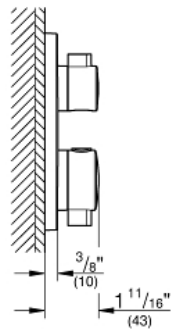

GROHTHERM  
Dual Function 2-Handle  
Thermostatic Trim

MODEL # 24133000

Pure Freude  
an Wasser

GROHE

**Product Description:**

**GROHTHERM**

**Dual Function 2-Handle Thermostatic Trim**

**Standard Specification:**

- Required rough-in-set sold separately (GROHE Rapido SmartBox 35 601 000)
- **GROHE TurboStat** Compact cartridge with wax thermoelement
- **GROHE StarLight** chrome finish
- Wall trim plate with GROHE QuickFix (Concealing mounting screws)
- Metal trim angle adjustable up to 6°
- Thermostatic temperature control with SafeStop at 100° F/38°C
- GROHE SafeStop Plus temperature limiter at 115° F/46° C
- GROHE AquaDimmer, integrated shut off/diverter valve
- Optional Aquadimmer stop ring for shared function (14 060 000)