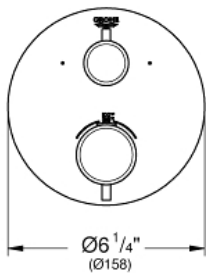

GROHTHERM  
Dual Function 2-Handle  
Thermostatic Trim

MODEL # 24133000

Pure Freude  
an Wasser

GROHE

**Product Description:**

**GROHTHERM**

**Dual Function 2-Handle Thermostatic Trim**

**Standard Specification:**

- Required rough-in-set sold separately (GROHE Rapido SmartBox 35 601 000)
- **GROHE TurboStat** Compact cartridge with wax thermoelement
- **GROHE StarLight** chrome finish
- Wall trim plate with GROHE QuickFix (Concealing mounting screws)
- Metal trim angle adjustable up to 6°
- Thermostatic temperature control with SafeStop at 100° F/38°C
- GROHE SafeStop Plus temperature limiter at 115° F/46° C
- GROHE AquaDimmer, integrated shut off/diverter valve
- Optional Aquadimmer stop ring for shared function (14 060 000)