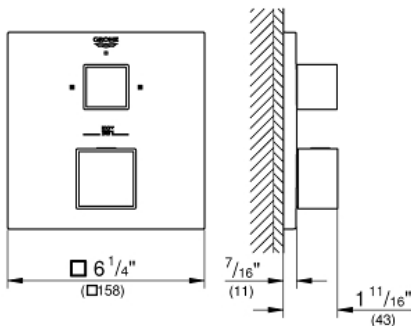

GROHTHERM CUBE
Dual Function 2-Handle
Thermostatic Trim

MODEL # 24158000

Pure Freude
an Wasser

GROHE

Product Description:
GROHTHERM CUBE
Dual Function 2-Handle Thermostatic Trim

Standard Specification:

- Final installation set for:
- Required rough-in-set sold separately (GROHE Rapido SmartBox 35 601 000)
- **GROHE TurboStat** Compact cartridge with wax thermoelement
- **GROHE StarLight** chrome finish
- Wall trim plate with GROHE QuickFix (Concealing mounting screws)
- Metal trim angle adjustable up to 6°
- Thermostatic temperature control with SafeStop at 100° F/38°C
- GROHE SafeStop Plus temperature limiter at 115° F/46° C
- GROHE AquaDimmer, integrated shut off/diverter valve
- Requires Rough-In Set (29 038 001) (sold separately)
- Optional Aquadimmer stop ring for shared function (14 060 000)

Applicable Codes & Standards:

- ASME A112.18.1/CSA B125.1

Color:

- 24158000 StarLight Chrome