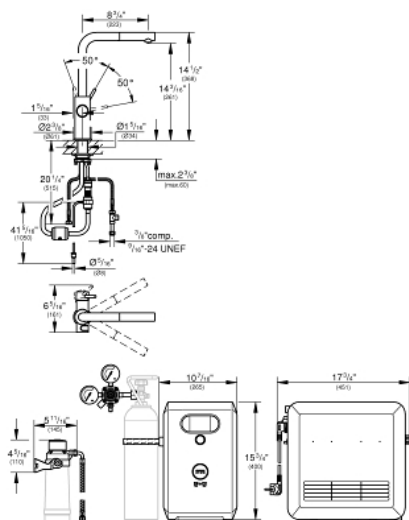

GROHE BLUE PROFESSIONAL Kitchen Faucet Starter Kit

MODEL # 31608002

Pure Freude
an Wasser

GROHE

ADA

Product Description: GROHE BLUE PROFESSIONAL Kitchen Faucet Starter Kit

Standard Specification:

- GROHE SilkMove
- GROHE StarLight finish
- 14 1/2" faucet height
- 13 1/16" aerator height
- Pull-out spray
- 8 3/4" faucet reach
- Swivel area 360°
- Single hole installation
- Push buttons for 3 types of filtered and chilled water: still, medium, and sparkling
- Separate internal water ways for filtered and non-filtered water
- GROHE Blue Professional cooler
- Delivers 12 liters of chilled water per hour
- Color display with push and turn control
- 270 Watt cooling unit, 110 V AC
- Requires ventilation holes in the bottom of the kitchen cabinet
- Software set-up and monitoring of filter and CO2 capacity via GROHE Ondus app*
- Additional monitoring via GROHE Blue Professional Browser - Monitor possible with Bluetooth 4.0** and WiFi interface for wireless data communication
- For Apple*** and Android devices
- Bluetooth range (max. 10 m) varies depending on used materials and walls between transmitter and receiver
- Includes filter head with flexible water hardness adjustment
- 1.75 gpm
- CALGreen compliant
- GROHE Blue Filter, CO2 tank and cleaning cartridge are not included
- System requirements
  - *WPA2 encrypted and password protected network, MAC address filters are not supported.
  - iPhone with iOS 9.0 or higher / smart phone with Android 4.3 or higher
  - Mobile devices and GROHE Ondus App are not included in delivery and have to be ordered separately via an authorised