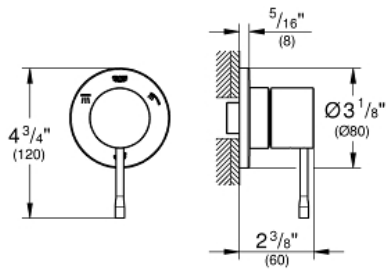

ESSENCE  
3-Way Diverter  
MODEL # 29203A01

Pure Freude  
an Wasser

GROHE

ADA

**Product Description:**  
ESSENCE  
3-Way Diverter

**Standard Specification:**

- GROHE StarLight finish
- Metal lever handle for 3 outlets: shower head/hand shower/tub spout
- For use with 3-way diverter rough-in valves (29 902) or (29 903)
- ADA Compliant

**Applicable Codes & Standards:**

- ASME A112.18.1/CSA B125.1
- ICC/ANSI A117.1
- MASS

**Color:**

□ 29203A01