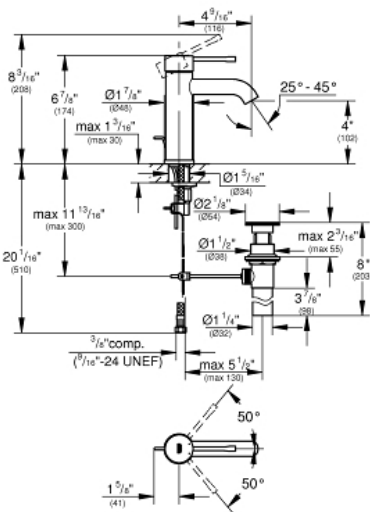

ESSENCE
Single-Handle Bathroom Faucet S-
Size

MODEL # 23592GNA

Pure Freude
an Wasser

GROHE

Product Description:
ESSENCE
Single-Handle Bathroom Faucet S-Size

Standard Specification:

- Single hole installation
- GROHE SilkMove 1.1" (28 mm) ceramic cartridge
- With temperature limiter
- GROHE StarLight finish
- GROHE EcoJoy Mousseur 1.2 gpm
- Includes waste-set drain assembly
- GROHE AquaGuide adjustable flow control
- GROHE QuickFix installation system
- Metal lever handle