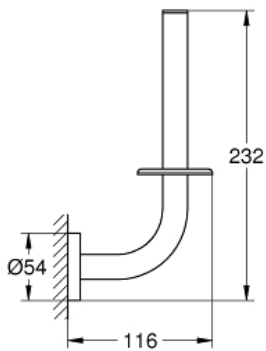

ESSENTIALS
Spare Toilet Paper Holder
MODEL # 40385A01

Pure Freude
an Wasser

GROHE

Product Description:
ESSENTIALS
Spare Toilet Paper Holder

Standard Specification:

- Material: Metal
- Wall mount
- Concealed fastening
- **GROHE StarLight** finish
- Suitable for screwing (including screws and dowels) or gluing (glue 40 915 000 sold separately)

Color:

- 40385A01 Hard graphite