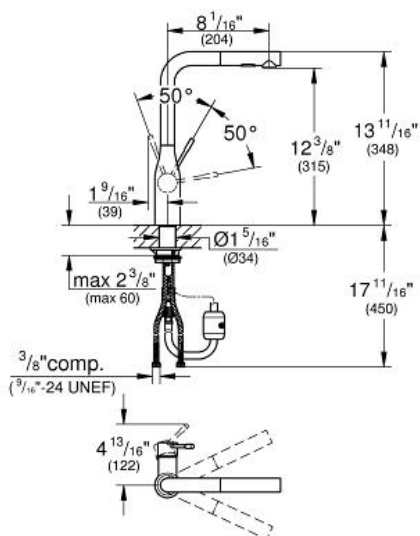

ESSENCE  
Single-Handle Kitchen Faucet  
MODEL # 30271BE0

Pure Freude  
an Wasser

GROHE

ADA

**Product Description:**  
ESSENCE  
Single-Handle Kitchen Faucet

**Standard Specification:**

- High spout
- Single hole installation
- **GROHE StarLight** finish
- **GROHE SilkMove** 1.1" (28 mm) ceramic cartridge
- **Pull-out Dual Spray Control** - switches back and forth between regular flow and spray
- Diverter: laminar spray/SpeedClean shower jet
- Automatic return to laminar spray
- Swivel Spout
- Swivel area 360°
- Integrated non-return valve
- Check valve included to prevent backflow
- Stainless steel flex lines
- Quick installation system
- Min. recommended pressure: 15 psi (1.0 bar)
- 1.75 gpm