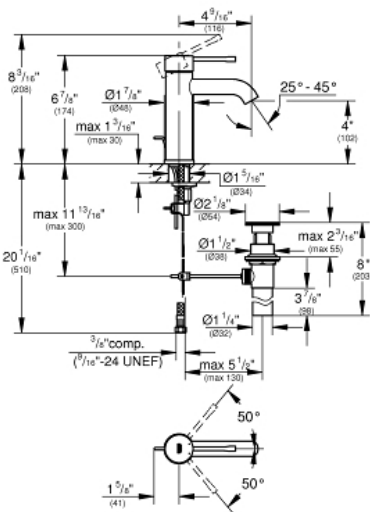

ESSENCE
Single-Handle Bathroom Faucet S-
Size

MODEL # 23592A0A

Pure Freude
an Wasser

GROHE

Product Description:

ESSENCE

Single-Handle Bathroom Faucet S-Size

Standard Specification:

- Single hole installation
- GROHE SilkMove 1.1" (28 mm) ceramic cartridge
- With temperature limiter
- GROHE StarLight finish
- GROHE EcoJoy Mousseur 1.2 gpm
- Includes waste-set drain assembly
- GROHE AquaGuide adjustable flow control
- GROHE QuickFix installation system
- Metal lever handle