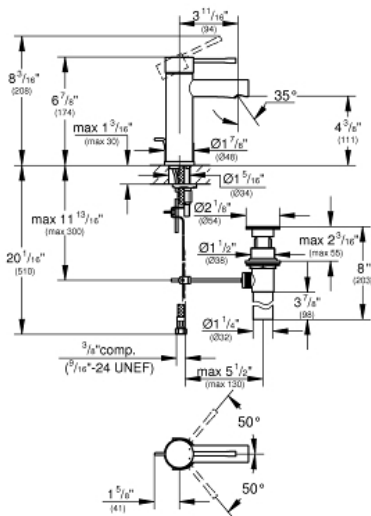

ESSENCE Single-Handle Bathroom Faucet S- Size

MODEL # 32216GNA

Pure Freude
an Wasser

GROHE

Product Description:

ESSENCE

Single-Handle Bathroom Faucet S-Size

Standard Specification:

- Single hole installation
- **GROHE SilkMove** 1.1" (28 mm) ceramic cartridge
- With temperature limiter
- **GROHE StarLight** finish
- **GROHE EcoJoy** Mousseur 1.2 gpm
- 1 1/4" pop-up waste set
- Stainless steel flex lines