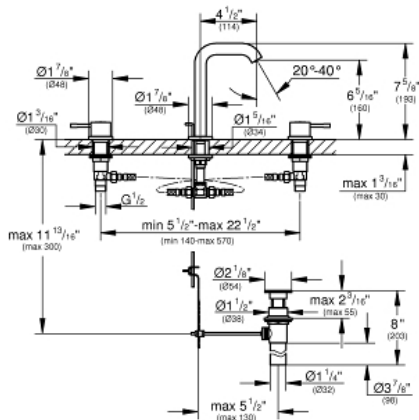

ESSENCE  
8" Widespread Two-Handle  
Bathroom Faucet M-Size

MODEL # 20297GNA

Pure Freude  
an Wasser

GROHE

**Product Description:**

ESSENCE

8" Widespread Two-Handle Bathroom Faucet M-Size

**Standard Specification:**

- 1/2" (13mm) ceramic cartridge (90° turn)
- GROHE StarLight finish
- GROHE EcoJoy Mousseur 1.2 gpm
- GROHE QuickFix rapid installation system
- Spout with flow control
- 1 1/4" pop-up waste set
- Pressure resistant flexible connection hoses (between spout and side valves)
- 1/2" x 7/16" (13mm x 10.5mm) union nut