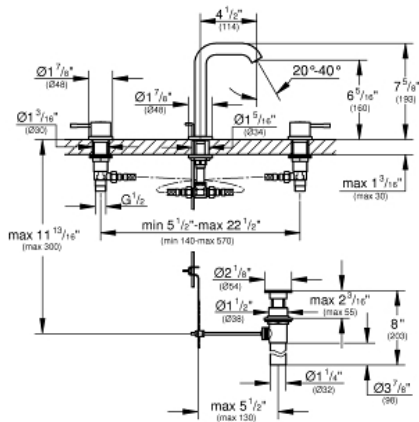

ESSENCE  
8" Widespread Two-Handle  
Bathroom Faucet M-Size

MODEL # 20297A0A

Pure Freude  
an Wasser

GROHE

**Product Description:**

ESSENCE

8" Widespread Two-Handle Bathroom Faucet M-Size

**Standard Specification:**

- 1/2" (13mm) ceramic cartridge (90° turn)
- GROHE StarLight finish
- GROHE EcoJoy Mousseur 1.2 gpm
- GROHE QuickFix rapid installation system
- Spout with flow control
- 1 1/4" pop-up waste set
- Pressure resistant flexible connection hoses (between spout and side valves)
- 1/2" x 7/16" (13mm x 10.5mm) union nut