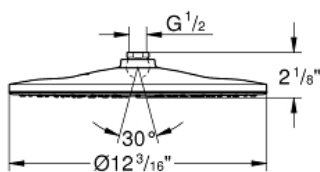

RAINSHOWER 310 MONO Shower Head 1 Spray

MODEL # 26569000

Pure Freude
an Wasser

GROHE

Product Description:
RAINSHOWER 310 MONO
Shower Head 1 Spray

Standard Specification:

- GROHE PureRain
- Ball joint with turning angle $\pm 10^\circ$
- 1/2" Connection thread
- GROHE EcoJoy 1.75 gpm (6.6 l/min) flow limiter
- GROHE DreamSpray perfect spray pattern
- GROHE StarLight chrome finish
- SpeedClean anti-lime system