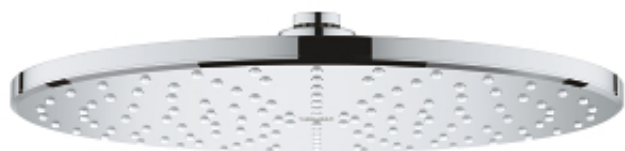

RAINSHOWER 310 MONO Shower Head 1 Spray

MODEL # 26569000

Pure Freude
an Wasser

GROHE

Product Description:
RAINSHOWER 310 MONO
Shower Head 1 Spray

Standard Specification:

- GROHE PureRain
- Ball joint with turning angle $\pm 10^\circ$
- 1/2" Connection thread
- GROHE EcoJoy 1.75 gpm (6.6 l/min) flow limiter
- GROHE DreamSpray perfect spray pattern
- GROHE StarLight chrome finish
- SpeedClean anti-lime system

Applicable Codes & Standards:

- Energy Policy Act of 1992
- ASME A112.18.1/CSA B125.1
- EPA WaterSense®
- CalGreen

Color:

- 26569000 StarLight Chrome