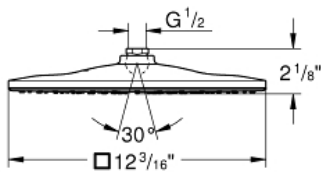

## Shower Head 1 Spray

MODEL # 26570000

Pure Freude  
an Wasser

**GROHE**

**Product Description:**  
RAINSHOWER 310 MONO CUBE  
Shower Head 1 Spray

**Standard Specification:**

- GROHE PureRain
- Ball joint with turning angle  $\pm 10^\circ$
- 1/2" Connection thread
- GROHE EcoJoy 1.75 gpm (6.6 l/min) flow limiter
- GROHE DreamSpray perfect spray pattern
- GROHE StarLight chrome finish
- SpeedClean anti-lime system