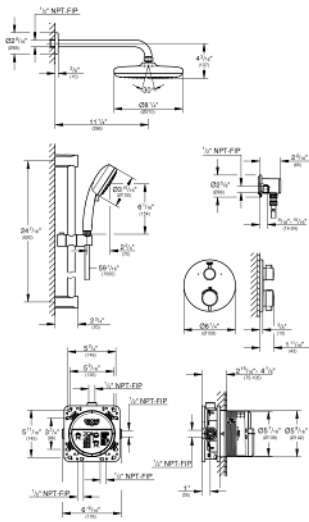

GROHTHERM CUBE
 Shower Set with Tempesta 210
 MODEL # 34745000

Pure Freude
 an Wasser

Product Description:
GROHTHERM CUBE
Shower Set with Tempesta 210

Standard Specification:

- Grotherm Round Dual Function 2-Handle Thermostatic Trim (24 133)
- GROHE Rapido SmartBox universal rough-in box, 1/2" (35 601)
- Tempesta 210 Showerhead, 1.75 gpm (26 409)
- Rainshower shower arm, 11-1/4" (286mm) (28 577)
- Tempesta Cosmopolitan hand shower, 2 sprays, 1.75 gpm (26 046)
- Tempesta Cosmopolitan shower rail, 24" (620mm) (27 521)
- Rotaflex Metal Longlife shower hose, 59" (1500mm) (28 417)
- Wall Union (28 627)