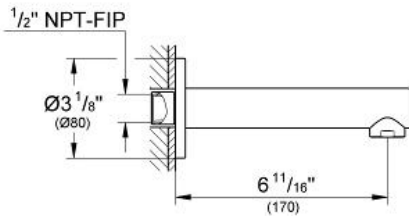

CONCETTO  
Tub Spout  
MODEL # 13274A01

Pure Freude  
an Wasser

GROHE

ADA

C

**Product Description:**  
CONCETTO  
Tub Spout

**Standard Specification:**

- Wall mount
- GROHE StarLight finish
- Flow control
- 6 11/16" (170 mm) spout reach
- 1/2" (13 mm) NPT Male Threads