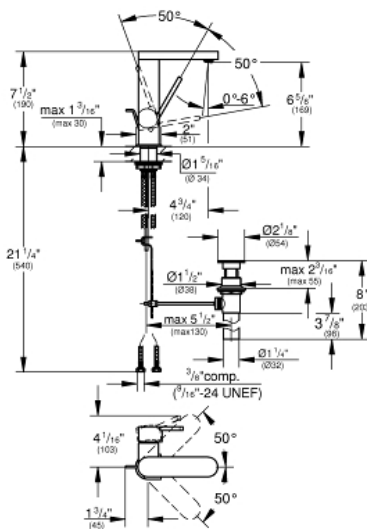

GROHE PLUS
Single-Handle Bathroom Faucet
M-Size

MODEL # 23956EN3

Pure Freude
an Wasser

Product Description:

**GROHE PLUS
Single-Handle Bathroom Faucet M-Size**

Standard Specification:

- Single hole installation
- Metal lever handle
- **GROHE SilkMove** 1.1" (28 mm) ceramic cartridge
- With temperature limiter
- **GROHE StarLight** finish
- **GROHE EcoJoy**
- **GROHE AquaGuide** adjustable flow control
- **GROHE QuickFix** installation system
- Swivel spout with easy docking
- Swivel area 90°
- Includes waste-set drain assembly
- Stainless steel flex lines
- Max flow rate: 1.2 gpm (4.56 L/min)