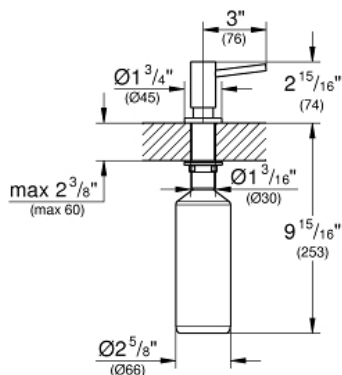

Cosmopolitan Soap Dispenser

MODEL # 40535000

Pure Freude
an Wasser

GROHE

C

Product Description:

Cosmopolitan Soap Dispenser

Standard Specification:

- For liquid soaps
- **GROHE StarLight** finish

Applicable Codes & Standards:

- Energy Policy Act of 1992
- ASME A112.18.1/CSA B125.1

Color:

- 40535000 StarLight Chrome