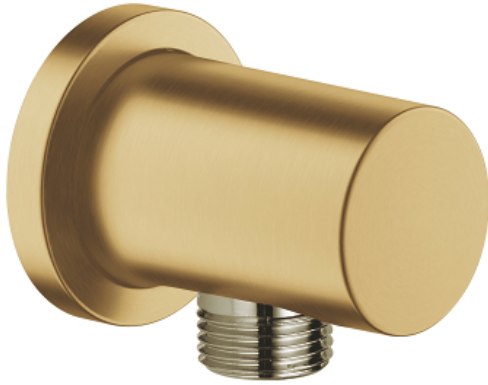

RAINSHOWER
Shower Wall Union, 1/2"
MODEL # 26635GN0

Pure Freude
an Wasser

Product Description:
RAINSHOWER
Shower Wall Union, 1/2"

- Standard Specification:**
- 1/2" NPT Female Threads
 - Check valve included to prevent backflow
 - **GROHE StarLight** finish

Color:
 26635GN0 Brushed cool sunrise