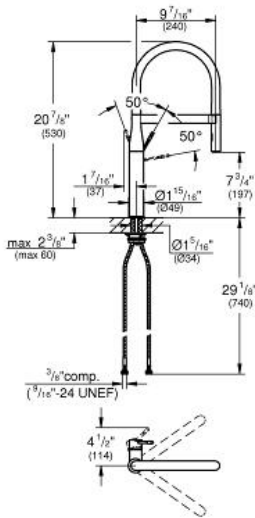

ESSENCE PROFESSIONAL
Single-Handle Kitchen Faucet
MODEL # 30295A00

Pure Freude
an Wasser

GROHE

ADA

Product Description:
ESSENCE PROFESSIONAL
Single-Handle Kitchen Faucet

Standard Specification:

- Single hole installation
- **GROHE StarLight** finish
- **GROHE SilkMove** 1.1" (28 mm) ceramic cartridge
- Flow strainer
- With integrated temperature limiter
- Professional spray
- With flexible, hygienic GROHFlexx kitchen Santoprene hose
- Diverter: laminar spray/SpeedClean shower jet
- Automatic return to laminar spray
- Metal spray
- **GROHE EasyDock M** integrated magnet for seamless docking of the spray head
- Swivel spout
- Swivel area 360°
- Check valve included to prevent backflow
- Stainless steel flex lines
- Quick installation system
- Max Flow Rate 1.75 gpm