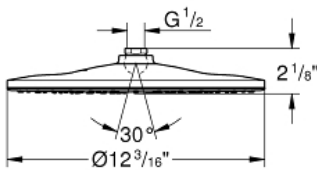

RAINSHOWER MONO 310  
Shower Head 1 Spray

MODEL # 26569GN0

Pure Freude  
an Wasser

GROHE

**Product Description:**  
RAINSHOWER MONO 310  
Shower Head 1 Spray

**Standard Specification:**

- GROHE PureRain
- Spray plate brushed cool sunrise
- Ball joint with turning angle  $\pm 10^\circ$
- 1/2" Connection thread
- **GROHE EcoJoy** 1.75 gpm (6.6 l/min) flow limiter
- **GROHE DreamSpray** perfect spray pattern
- **GROHE StarLight** finish
- **SpeedClean** anti-lime system
- Inner WaterGuide for a longer life
- Suitable for instantaneous heater
- Min. recommended pressure: 15 psi (1.0 bar)