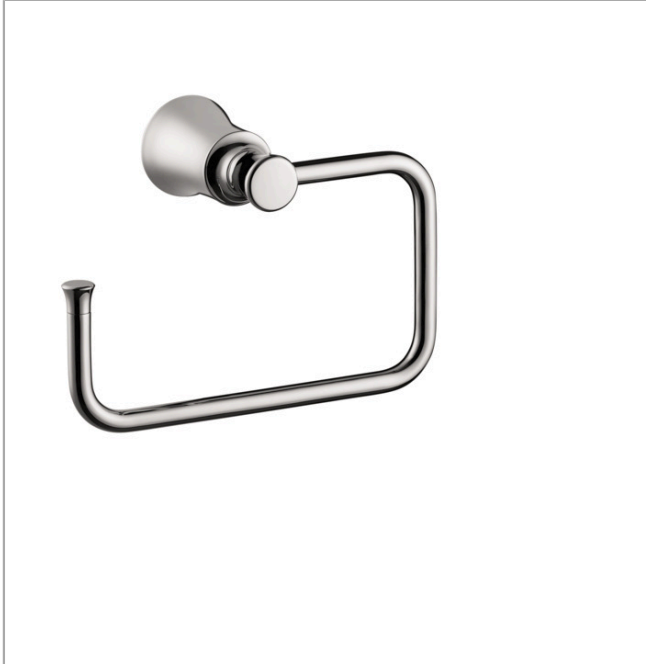

**Joleena
Towel Ring**

Finishes : **chrome** Part no. : **04786000**

Description

Features

- Metal holder
- Wall-mounted

Product image

Scale drawing

**Joleena
Towel Ring**

Finishes : **chrome** Part no. : **04786000**

Exploded drawing

Year of production: >09/19

Joleena

Towel Ring

Finishes : **chrome** Part no. : **04786000**

Spare parts list

Year of production: >09/19