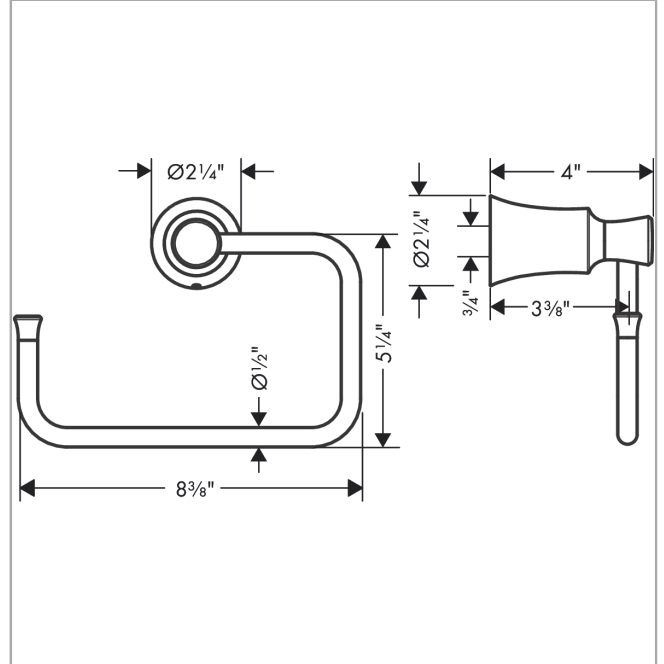

**Joleena
Towel Ring**

Finishes : **chrome** Part no. : **04786000**

Description

Features

- Metal holder
- Wall-mounted

Product image

Scale drawing

**Joleena
Towel Ring**

Finishes : **chrome** Part no. : **04786000**

Exploded drawing

Year of production: >09/19

Joleena

Towel Ring

Finishes : **chrome** Part no. : **04786000**

Spare parts list

Year of production: >09/19

| Pos. | Description | Part no. | PC | PU |
|------|-----------------|----------|----|----|
| 1 | support element | 93551000 | 0 | 1 |