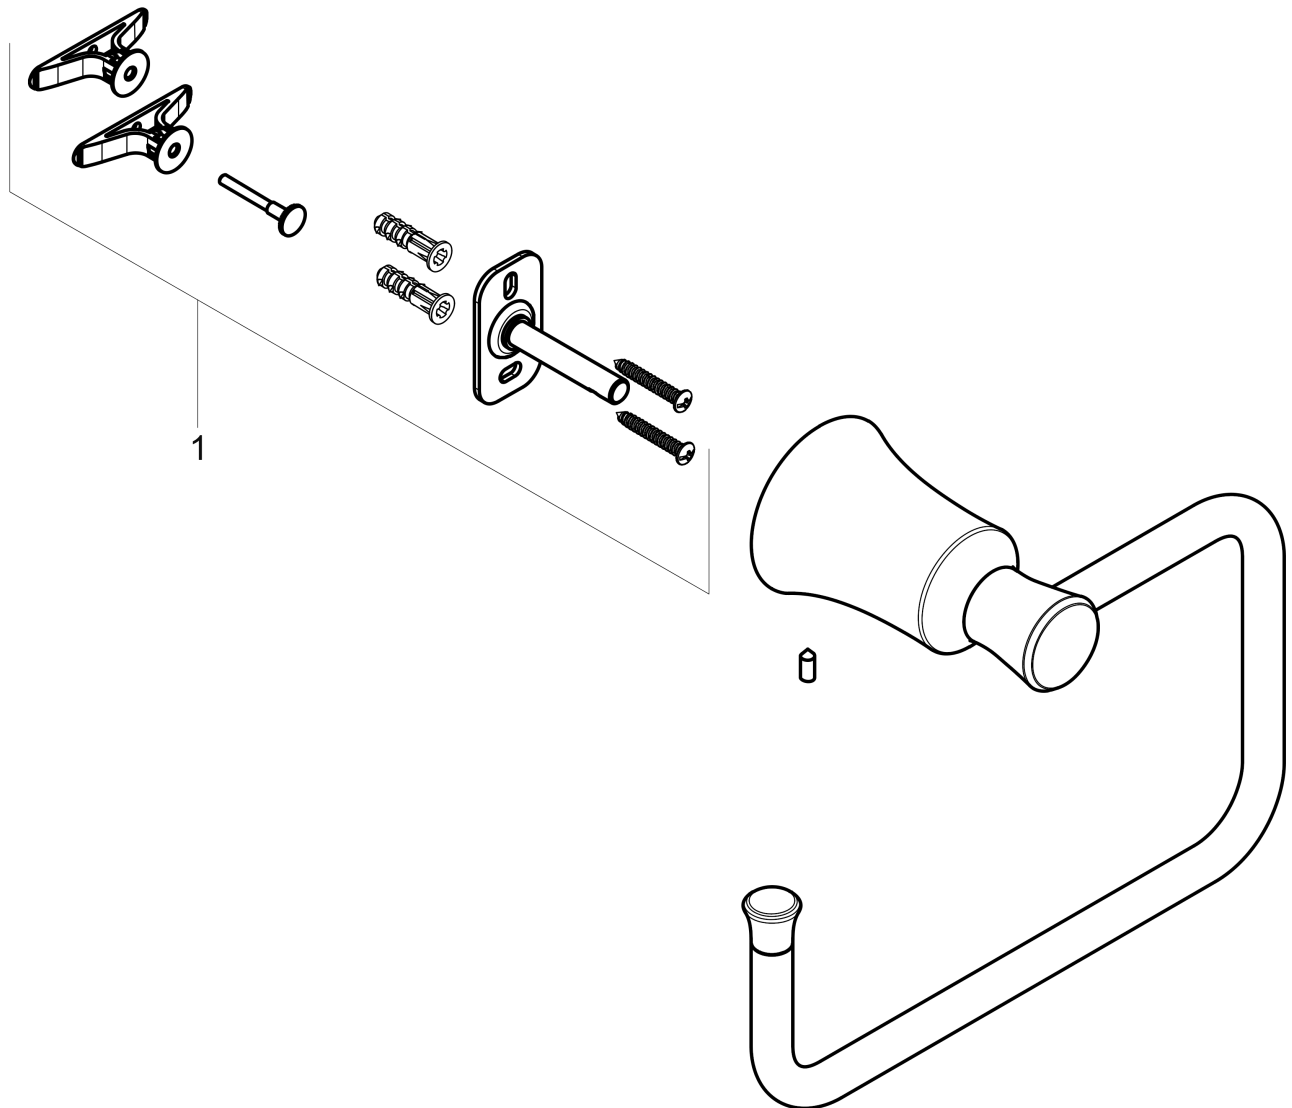

**Joleena
Towel Ring**

Finishes : **chrome** Part no. : **04786000**

Description

Features

- Metal holder
- Wall-mounted

Product image

Scale drawing

**Joleena
Towel Ring**

Finishes : **chrome** Part no. : **04786000**

Exploded drawing

Year of production: >09/19

Joleena

Towel Ring

Finishes : **chrome** Part no. : **04786000**

Spare parts list

Year of production: >09/19

| Pos. | Description | Part no. | PC | PU |
|------|-----------------|----------|----|----|
| 1 | support element | 93551000 | 0 | 1 |