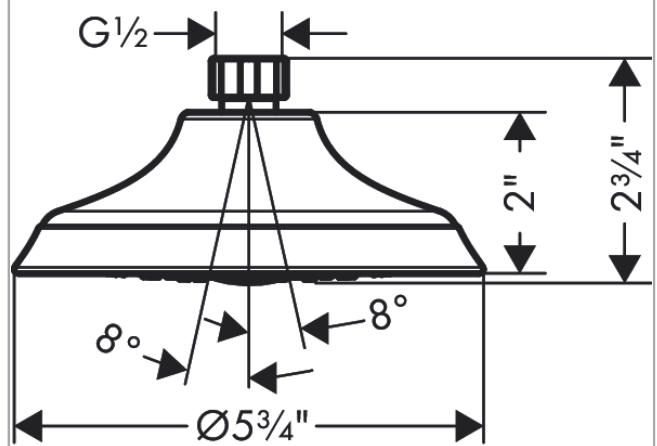

Joleena

Showerhead 150 1-Jet, 1.75 GPM

Finishes : **brushed nickel** Part no. : **04780820**

Description

Features

- 45 no-clog spray channels
- Spray modes: Full
- Flow: 1.75 GPM (6.6 L/Min)
- Fully-finished matching spray face
- MASS/Massachusetts
- DOE/FTC
- TECQ/Texas Registered
- CEC/California/Watersaving
- WaterSense/IAPMO/7286/Showers

Technology

Compliance

Product image

Scale drawing

Joleena
Showerhead 150 1-Jet, 1.75 GPM
Finishes : **brushed nickel** Part no. : **04780820**

Exploded drawing

Year of production: >09/19

Joleena
Showerhead 150 1-Jet, 1.75 GPM
 Finishes : **brushed nickel** Part no. : **04780820**