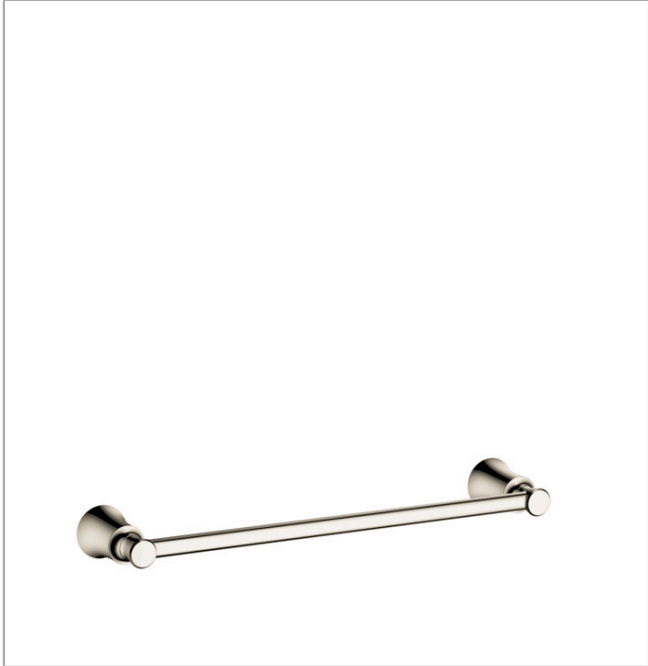

**Joleena**

**Towel Bar, 18"**

Finishes : **polished nickel** Part no. : **04784830**

**Description**

**Features**

- Wall-mounted
- Metal holder

**Product image**

**Scale drawing**

**Joleena**

**Towel Bar, 18"**

Finishes : **polished nickel**

Part no. : **04784830**

**Exploded drawing**

Year of production: **>09/19**