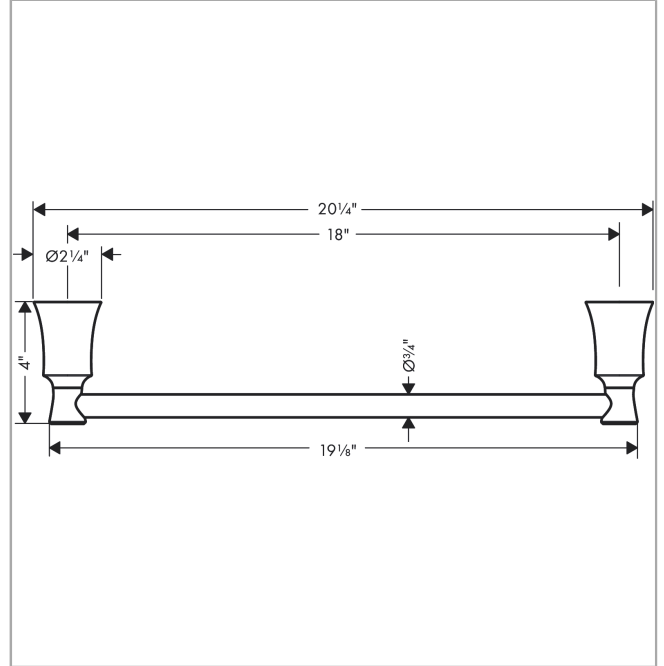

**Joleena**

**Towel Bar, 18"**

Finishes : **polished nickel** Part no. : **04784830**

**Description**

**Features**

- Wall-mounted
- Metal holder

**Product image**

**Scale drawing**

**Joleena**

**Towel Bar, 18"**

Finishes : **polished nickel**

Part no. : **04784830**

**Exploded drawing**

Year of production: **>09/19**