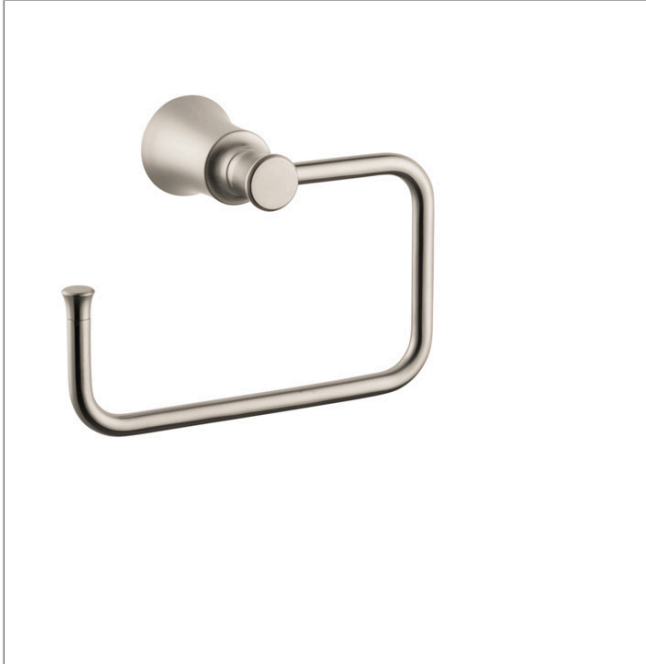

**Joleena  
Towel Ring**

Finishes : **brushed nickel** Part no. : **04786820**

**Description**

**Features**

- Metal holder
- Wall-mounted

**Product image**

**Scale drawing**

**Joleena  
Towel Ring**

Finishes : **brushed nickel** Part no. : **04786820**

**Exploded drawing**

Year of production: >09/19

**Joleena**

**Towel Ring**

Finishes : **brushed nickel**    Part no. : **04786820**

**Spare parts list**