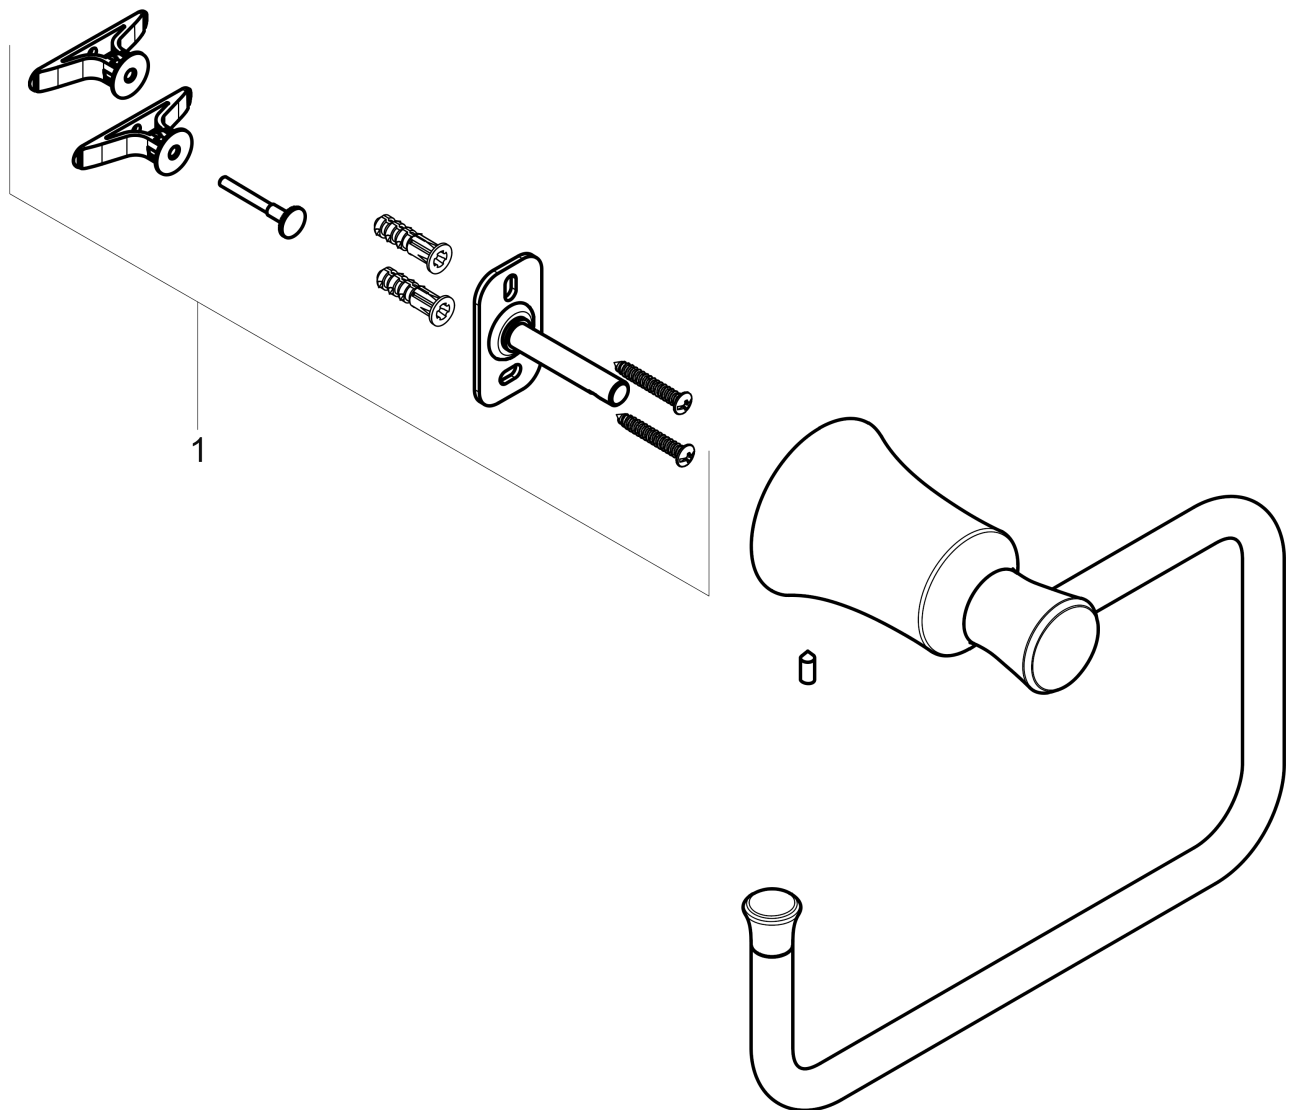

**Joleena  
Towel Ring**

Finishes : **brushed nickel** Part no. : **04786820**

**Description**

**Features**

- Metal holder
- Wall-mounted

**Product image**

**Scale drawing**

**Joleena  
Towel Ring**

Finishes : **brushed nickel** Part no. : **04786820**

**Exploded drawing**

Year of production: >09/19

**Joleena**

**Towel Ring**

Finishes : **brushed nickel**    Part no. : **04786820**

**Spare parts list**

Year of production: >**09/19**

<b>Pos.</b>	<b>Description</b>	<b>Part no.</b>	<b>PC</b>	<b>PU</b>
1	support element	93551000	0	1