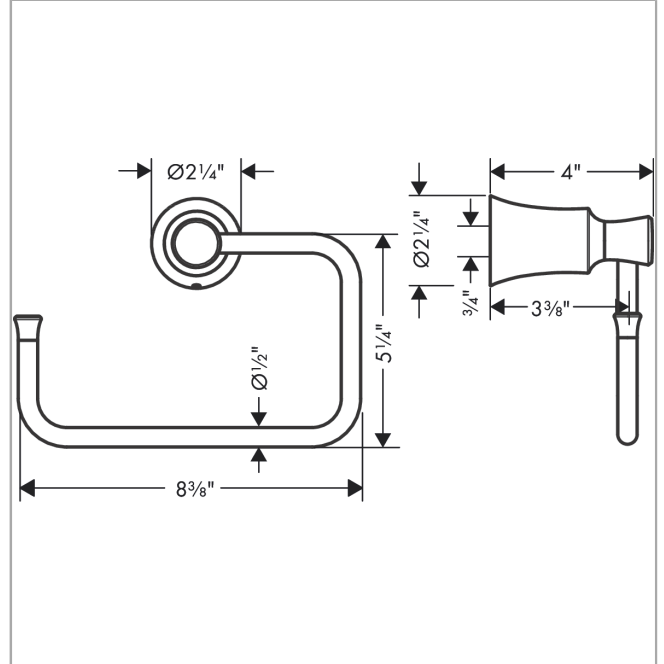

**Joleena  
Towel Ring**

Finishes : **brushed nickel** Part no. : **04786820**

**Description**

**Features**

- Metal holder
- Wall-mounted

**Product image**

**Scale drawing**

**Joleena  
Towel Ring**

Finishes : **brushed nickel** Part no. : **04786820**

**Exploded drawing**

Year of production: >09/19

**Joleena**

**Towel Ring**

Finishes : **brushed nickel**    Part no. : **04786820**

**Spare parts list**

Year of production: >**09/19**

<b>Pos.</b>	<b>Description</b>	<b>Part no.</b>	<b>PC</b>	<b>PU</b>
1	support element	93551000	0	1