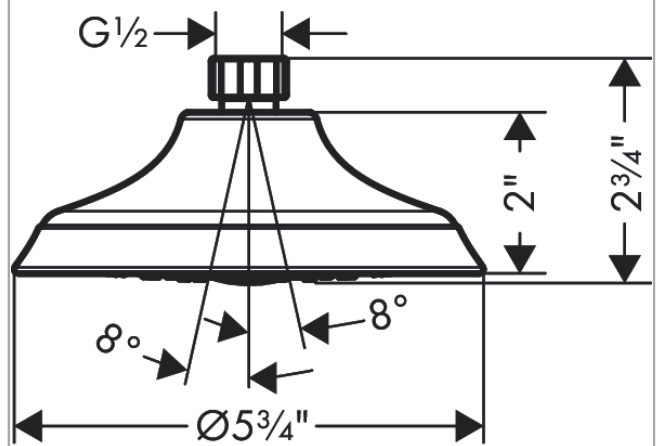

Joleena
Showerhead 150 1-Jet, 1.75 GPM
 Finishes : **chrome** Part no. : **04780000**

Description

Features

- 45 no-clog spray channels
- Spray modes: Full
- Flow: 1.75 GPM (6.6 L/Min)
- Fully-finished matching spray face
- MASS/Massachusetts
- DOE/FTC
- TECQ/Texas Registered
- CEC/California/Watersaving
- WaterSense/IAPMO/7286/Showers

Technology

Compliance

Product image

Scale drawing

Joleena
Showerhead 150 1-Jet, 1.75 GPM
Finishes : **chrome** Part no. : **04780000**

Exploded drawing

Year of production: >09/19

Joleena
Showerhead 150 1-Jet, 1.75 GPM
 Finishes : **chrome** Part no. : **04780000**