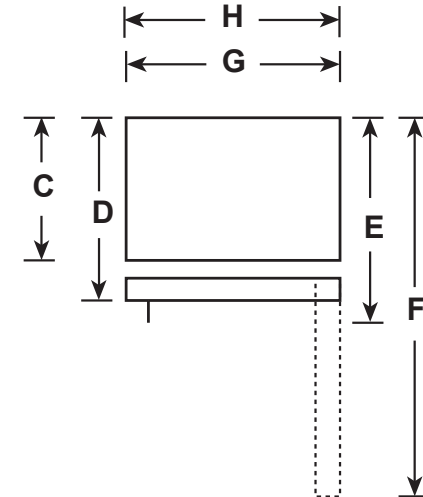

TOP VIEW

For answers to your Monogram, GE Café™ Series, GE Profile™ Series or GE Appliances product questions, visit our website at geappliances.com or call GE Answer Center® Service, 800.626.2000.

Listed by
Underwriters
Laboratories

As an ENERGY STAR® partner, GE has determined that this product meets the ENERGY STAR guidelines for energy efficiency.