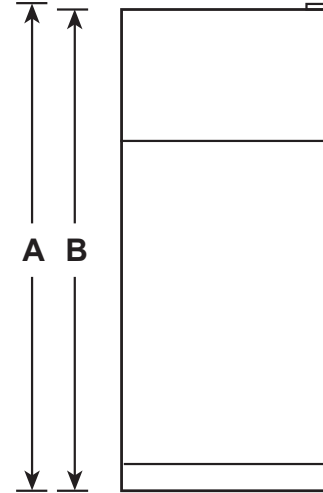

GTE18GMN/GSN/GTN

GE® ENERGY STAR® 17.5 Cu. Ft. Top-Freezer Refrigerator

DIMENSIONS AND INSTALLATION INFORMATION (IN INCHES)

OVERALL DIMENSIONS	Height to top of hinge (in.) A	67-3/8
	Height to top of case (in.) B	66-7/8
	Case depth without door (in.) C	26-3/4
	Case depth less door handle (in.) D	30-1/2
	Case depth with door handle (in.) E	32-5/8
	Depth with fresh food door open 90° (in.) F	57
	Width (in.) G	28
	Width with door open 90° with door handle (in.) H	30-5/8
AIR CLEARANCES	Each side (in.)	3/4
	Top (in.)	1
	Back (in.)	2

FRONT VIEW