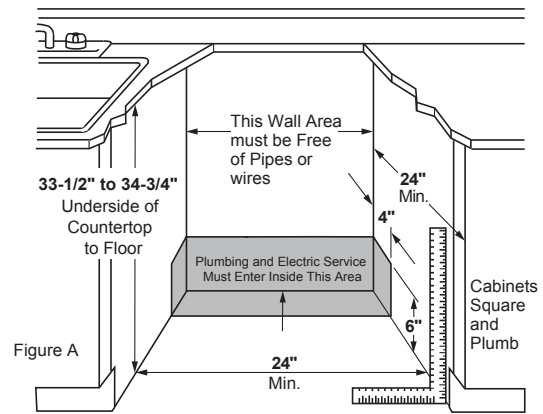

INSTALLATION DIMENSIONS

ADDITIONAL ACCESSORIES