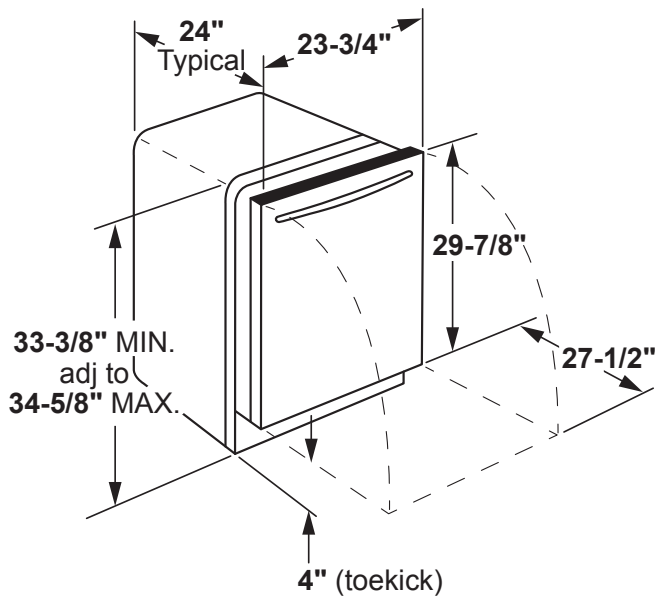

Café™ Stainless Interior Built-In Dishwasher with Hidden Controls

CDT800P2NS1

TECHNICAL DETAILS

Calrod Heater Watts	800/500
Power Connection	Optional cord kit (GPFCORD - WX09X70910, WX09X70911)
Volts/Hertz/Amps	120v; 60Hz; 7.2A

WARRANTY

Parts warranty	Limited 1-year entire appliance
Labor warranty	Limited 1-year entire appliance
Warranty notes	See written warranty for full details

DIMENSIONS