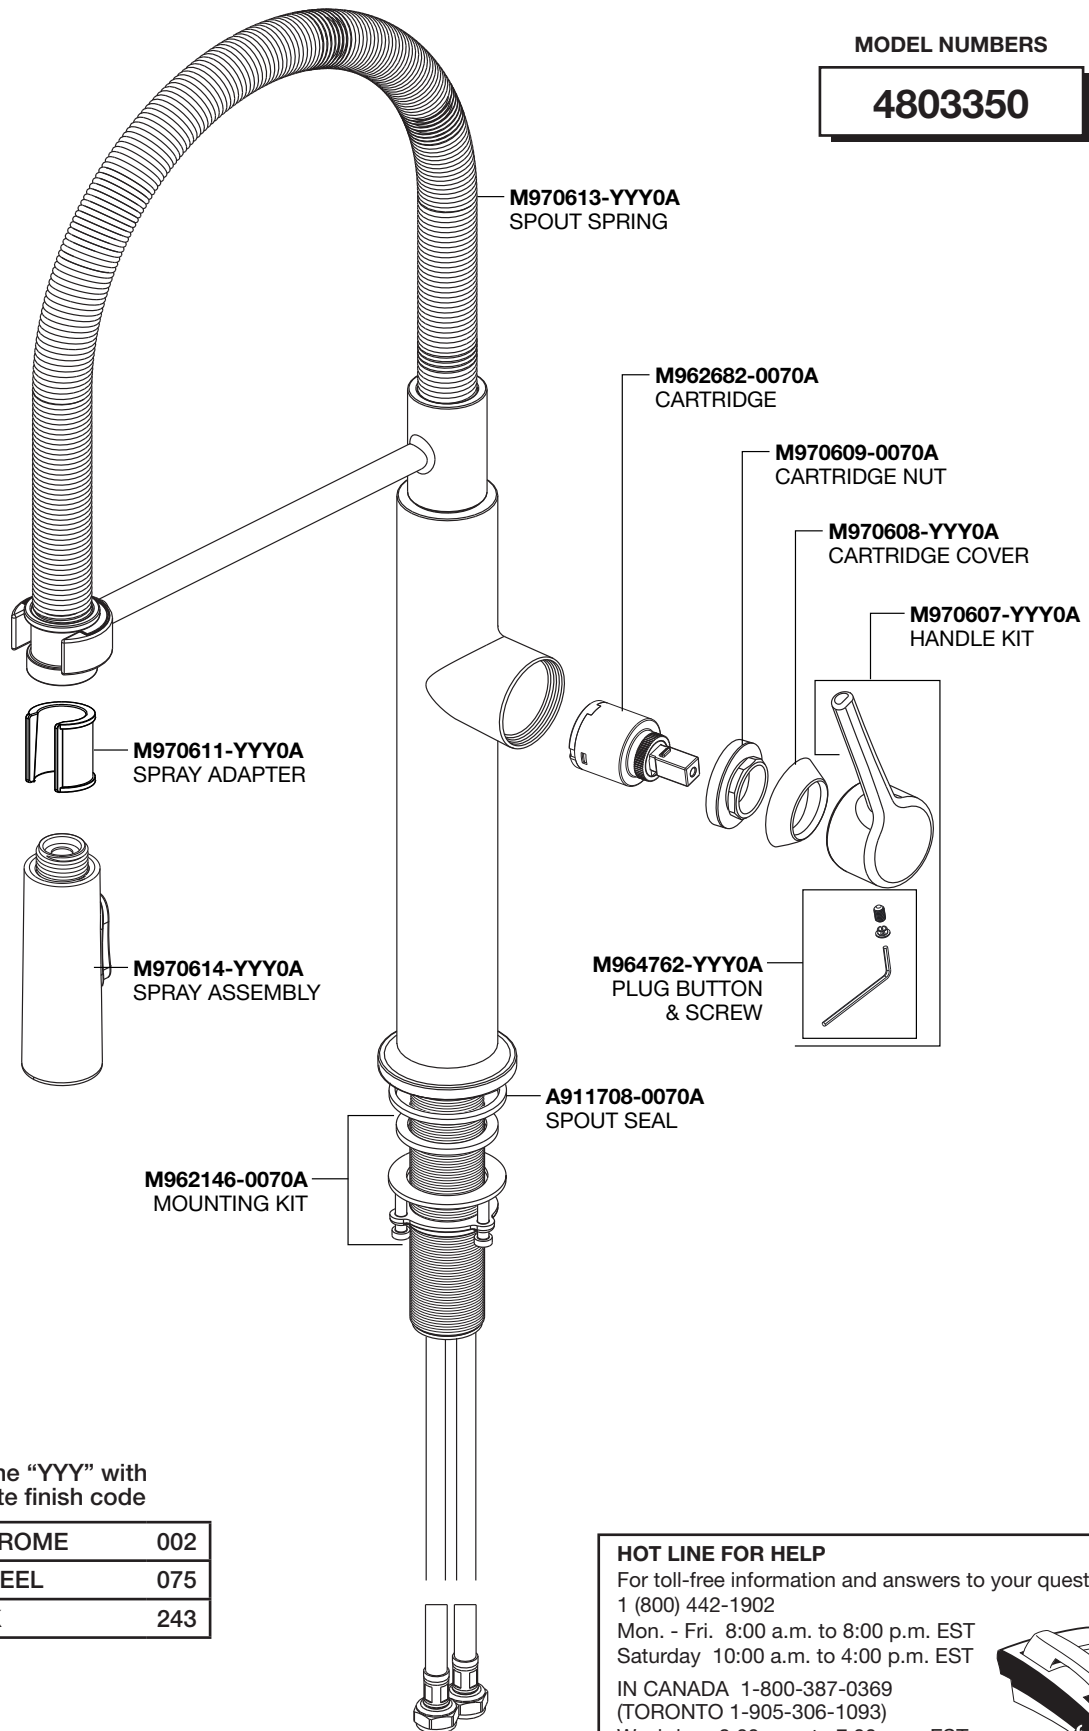

American Standard

Studio-S® Semi-Pro Kitchen Faucet

MODEL NUMBERS

4803350

Replace the "YYY" with appropriate finish code

POLISHED CHROME	002
STAINLESS STEEL	075
MATTE BLACK	243

PART OF LIXIL

HOT LINE FOR HELP