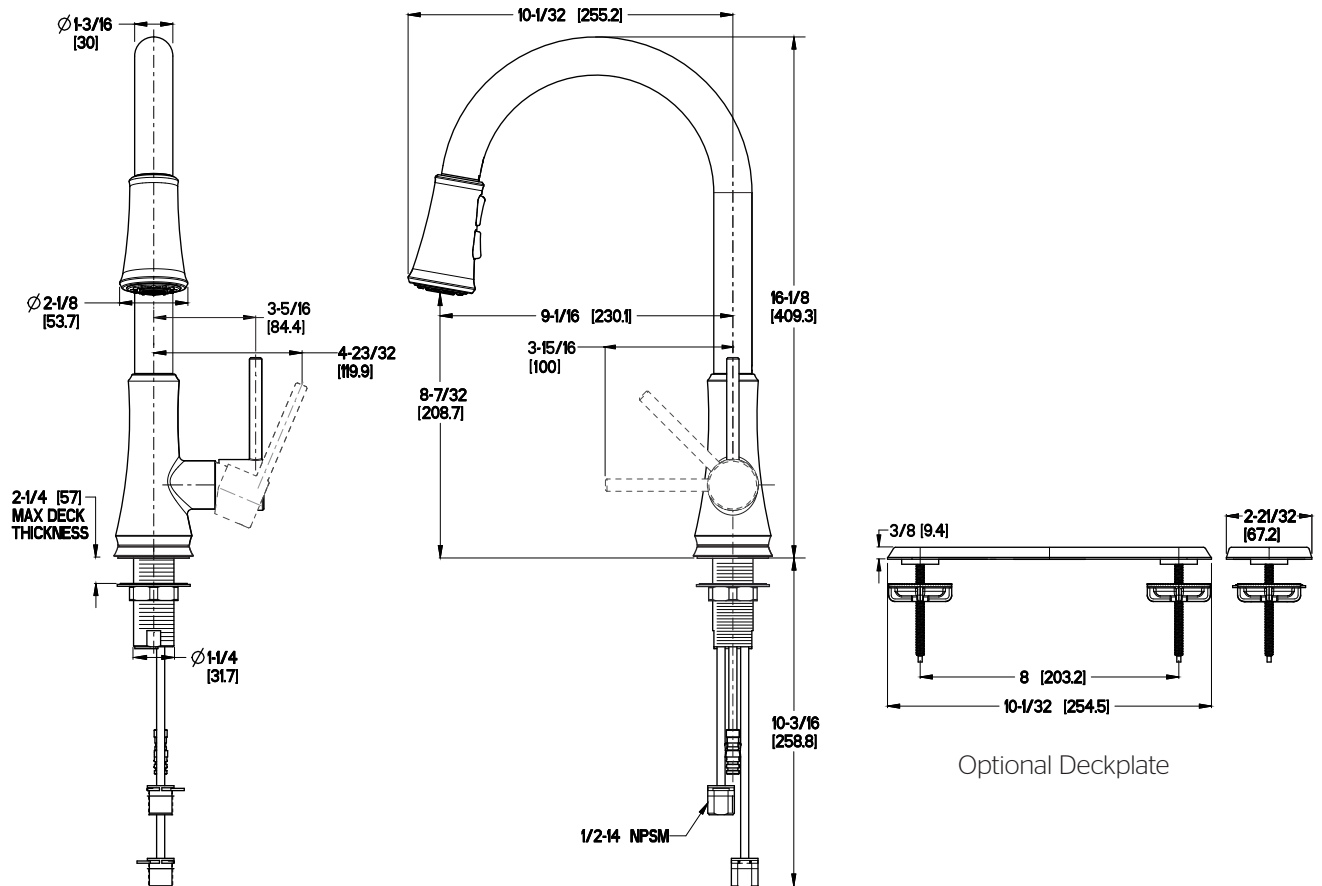

Pfirst Series™ Pull Down Kitchen Faucet

- G529-PF2B Finish(B)
- G529-PF2C Finish(C)
- G529-PF2S Finish(S)
- G529-PF2Y Finish(Y)

Specifications

- 3 Function Pull-Down Sprayer
- Forward Handle Operation

Features

- 1.8 GPM Flow Rate
- Optional Deckplate Available, Order 961-250*
- 3 Function Pull-Down Sprayer (Stream, Spray, and Pause)
- Pfaster Connect™
- Forward Handle Operation
- Pforever Warranty®

Code Compliance

Dimensions

Ø1-3/8 Min to Ø1-1/2 Max. Deck Hole Openings