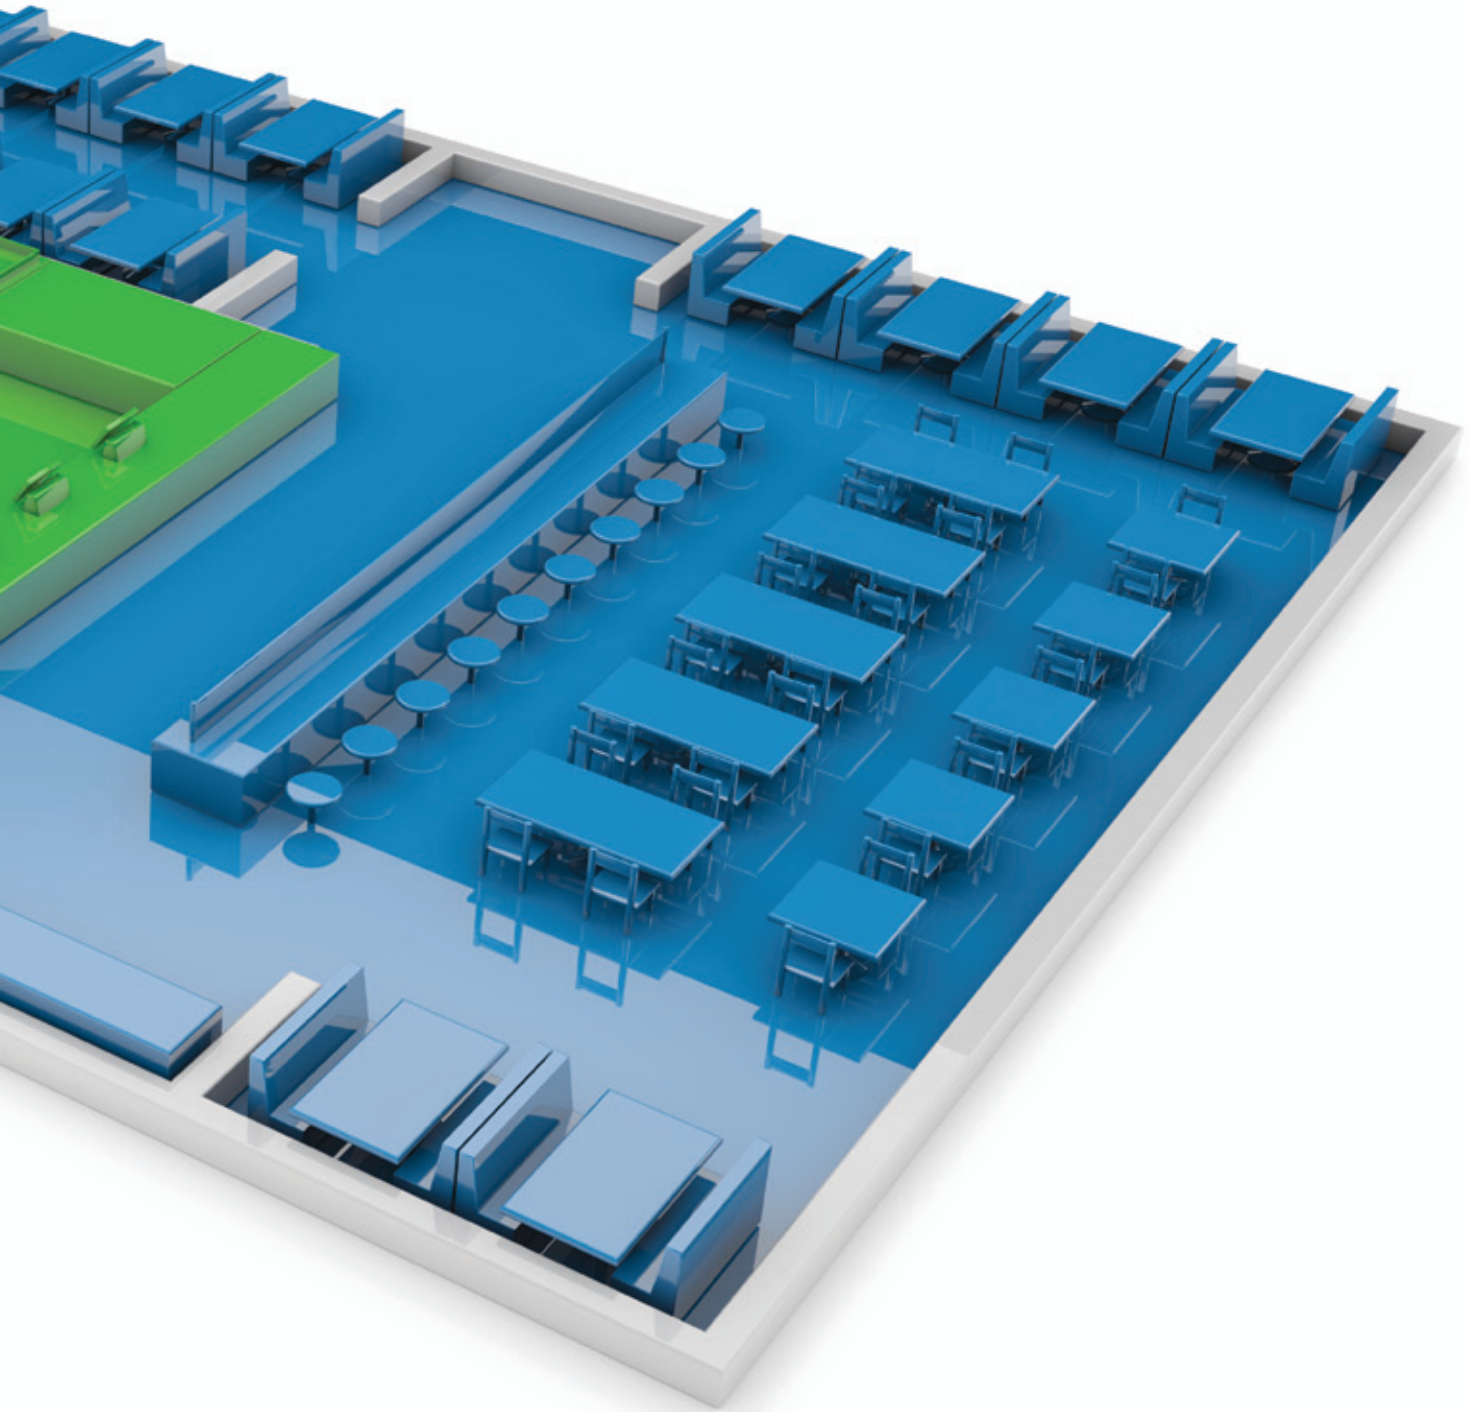

QSR

Sanitation

Guide

QSR SANITATION GUIDE

Carlisle's color-coded cleaning tools and brushes help support your HACCP program. Color-coded tools reduce the risk of cross contamination and help to maintain a healthy foodservice environment.

- | | | | | |
|----------------|-------|--|---------------|--------------------------------------|
| 41082 | ● ● ● | 56" Duo-Sweep® Angle Broom | | |
| 36909 | ● ● ● | Wet Floor Sign | | |
| 36942 | ● ● ● | Caution Pop Up Cone | | |
| 36908 | ● ● ● | 26 qt Mop Bucket/Wringer Combo | | |
| 40735 | ● | 17" Spectrum® Aluminum Rack | | |
| 36859 | ● | Duo-Sweep® Flagged Lobby Broom with 30" Black Metal Handle | | |
| 361410 | ● | Duo-Pan™ Upright Dustpan with 30" Metal Handle | 36334 | ● Microfiber Cleaning Cloth |
| 369448B | ● | Medium Looped-End Mop | 11832 | ● 6 qt Suds-Pail® |
| 369320 | ● | Rough Surface Looped-End Mop | 11829 | ● 6 qt Steri-Pail® |
| 41664 | ● ● ● | 60" Sparta® Spectrum® Quik-Release™ Fiberglass Mop Handle | 41567 | ● ● 18" Spectrum® Plastic Squeegee |
| 3633 | ● | Twisted-In-Wire Bowl Brush | 40146 | ● 3" Floor Drain Brush |
| 40541 | ● | 8" Sparta® Spectrum® General Clean Up Brush | 40236 | ● 36" Plastic Drain Brush Handle |
| 40024 | ● | 6" Sparta® Spectrum® Hand Scrub Brush | 342928 | ● 28 qt Office Wastebasket |
| 40225 | ● ● ● | 60" Sparta® Spectrum® Threaded Fiberglass Handle | 342941 | ● 41 qt Office Wastebasket |
| 40422 | ● ● ● | 12" Sparta® Dual Surface Floor Scrub with Side Bristles | 342023 | ● ● 23 gal TrimLine™ Waste Container |
| | | | 341032 | ● 32 gal Bronco™ Waste Container |
| | | | 341033 | ● 32 gal Bronco™ Waste Container Lid |
| | | | 36911 | ● Carlisle Dolly |

- Front of House
- Back of House
- Restrooms

SUGGESTED PRODUCTS AND AREAS OF USAGE

● Front of House
 ● Back of House
 ● Restrooms

41082 – ●●●
56" Duo-Sweep® Angle Broom

36909 – ●●● Wet Floor Sign
36942 – ●●● Caution Pop Up Cone