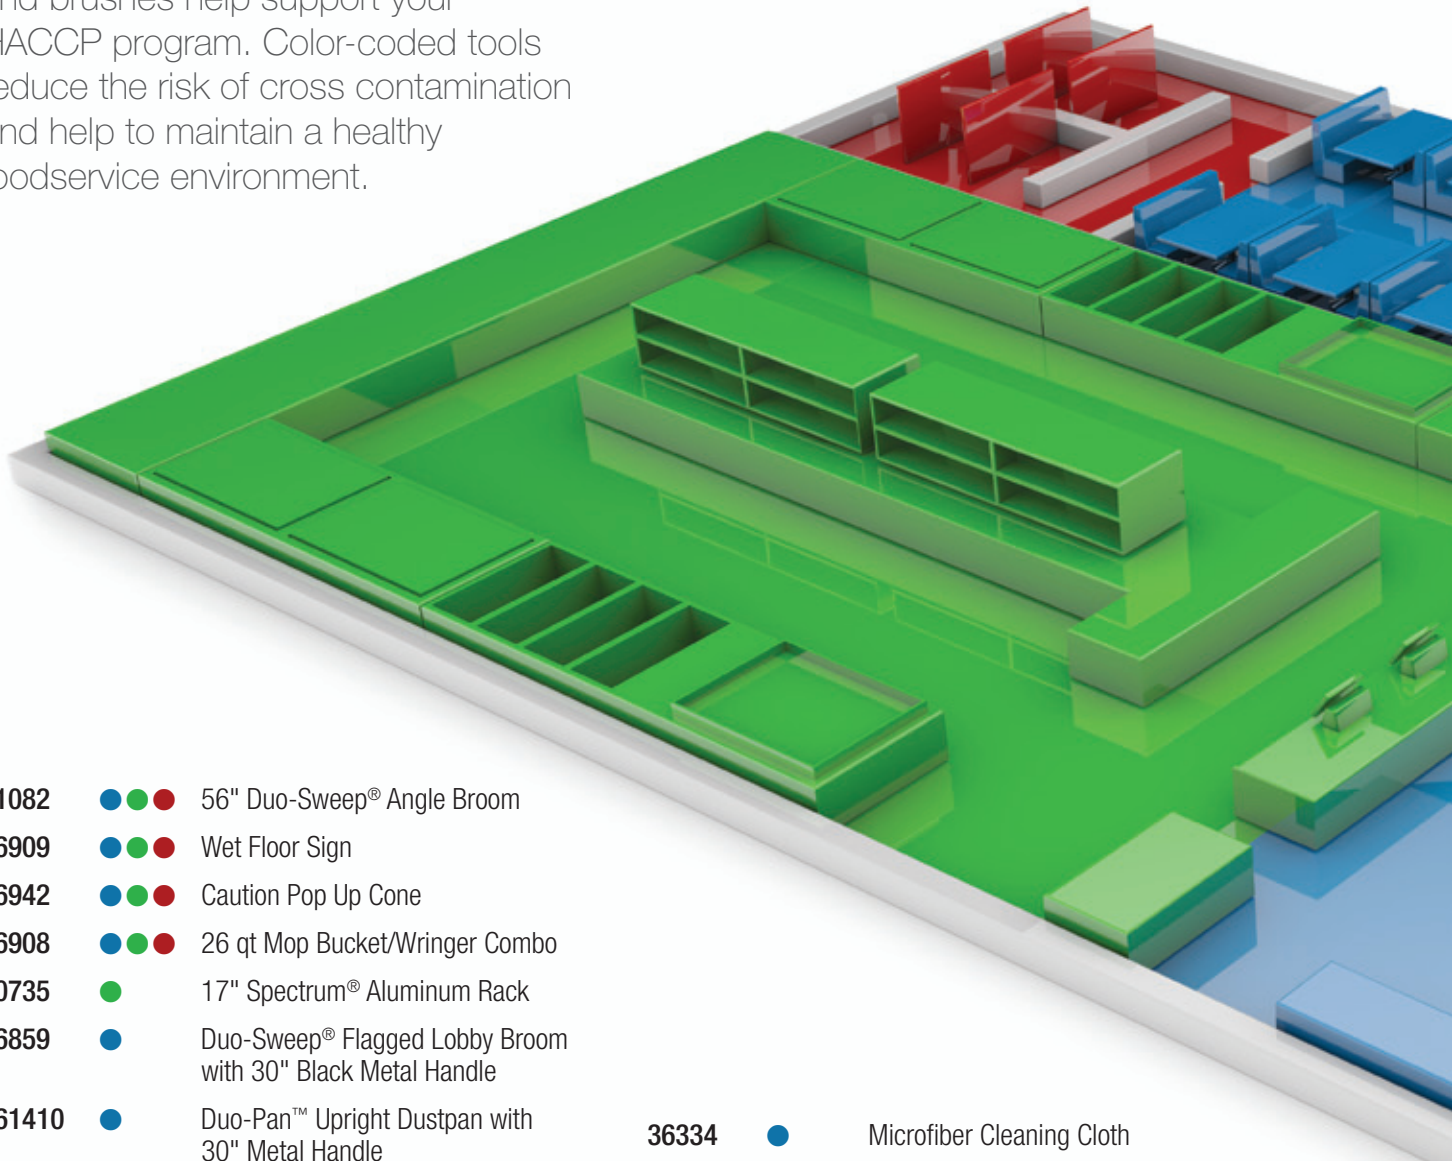

QSR

Sanitation

Guide

QSR SANITATION GUIDE

Carlisle's color-coded cleaning tools and brushes help support your HACCP program. Color-coded tools reduce the risk of cross contamination and help to maintain a healthy foodservice environment.

- | | | | | |
|----------------|-------|--|---------------|--------------------------------------|
| 41082 | ● ● ● | 56" Duo-Sweep® Angle Broom | | |
| 36909 | ● ● ● | Wet Floor Sign | | |
| 36942 | ● ● ● | Caution Pop Up Cone | | |
| 36908 | ● ● ● | 26 qt Mop Bucket/Wringer Combo | | |
| 40735 | ● | 17" Spectrum® Aluminum Rack | | |
| 36859 | ● | Duo-Sweep® Flagged Lobby Broom with 30" Black Metal Handle | | |
| 361410 | ● | Duo-Pan™ Upright Dustpan with 30" Metal Handle | 36334 | ● Microfiber Cleaning Cloth |
| 369448B | ● | Medium Looped-End Mop | 11832 | ● 6 qt Suds-Pail® |
| 369320 | ● | Rough Surface Looped-End Mop | 11829 | ● 6 qt Steri-Pail® |
| 41664 | ● ● ● | 60" Sparta® Spectrum® Quik-Release™ Fiberglass Mop Handle | 41567 | ● ● 18" Spectrum® Plastic Squeegee |
| 3633 | ● | Twisted-In-Wire Bowl Brush | 40146 | ● 3" Floor Drain Brush |
| 40541 | ● | 8" Sparta® Spectrum® General Clean Up Brush | 40236 | ● 36" Plastic Drain Brush Handle |
| 40024 | ● | 6" Sparta® Spectrum® Hand Scrub Brush | 342928 | ● 28 qt Office Wastebasket |
| 40225 | ● ● ● | 60" Sparta® Spectrum® Threaded Fiberglass Handle | 342941 | ● 41 qt Office Wastebasket |
| 40422 | ● ● ● | 12" Sparta® Dual Surface Floor Scrub with Side Bristles | 342023 | ● ● 23 gal TrimLine™ Waste Container |
| | | | 341032 | ● 32 gal Bronco™ Waste Container |
| | | | 341033 | ● 32 gal Bronco™ Waste Container Lid |
| | | | 36911 | ● Carlisle Dolly |