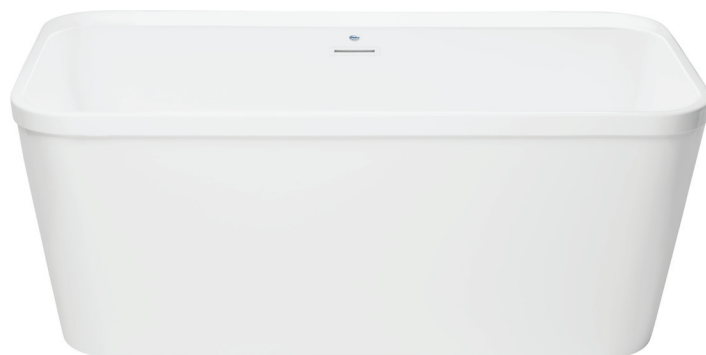

Specifications

Borealis Series

59" x 31"

Freestanding Tub

Product Features

- 59"x31"x 23" size
- Constructed of acrylic
- Two-piece design
- Self-leveling feet
- White linear overflow plate
- Integral overflow drain
- White toe-tap drain included
- Center drain
- Ample space for deck mounting a filler
- cUPC/IAPMO listed
- Water capacity: 54 gal (205 L)