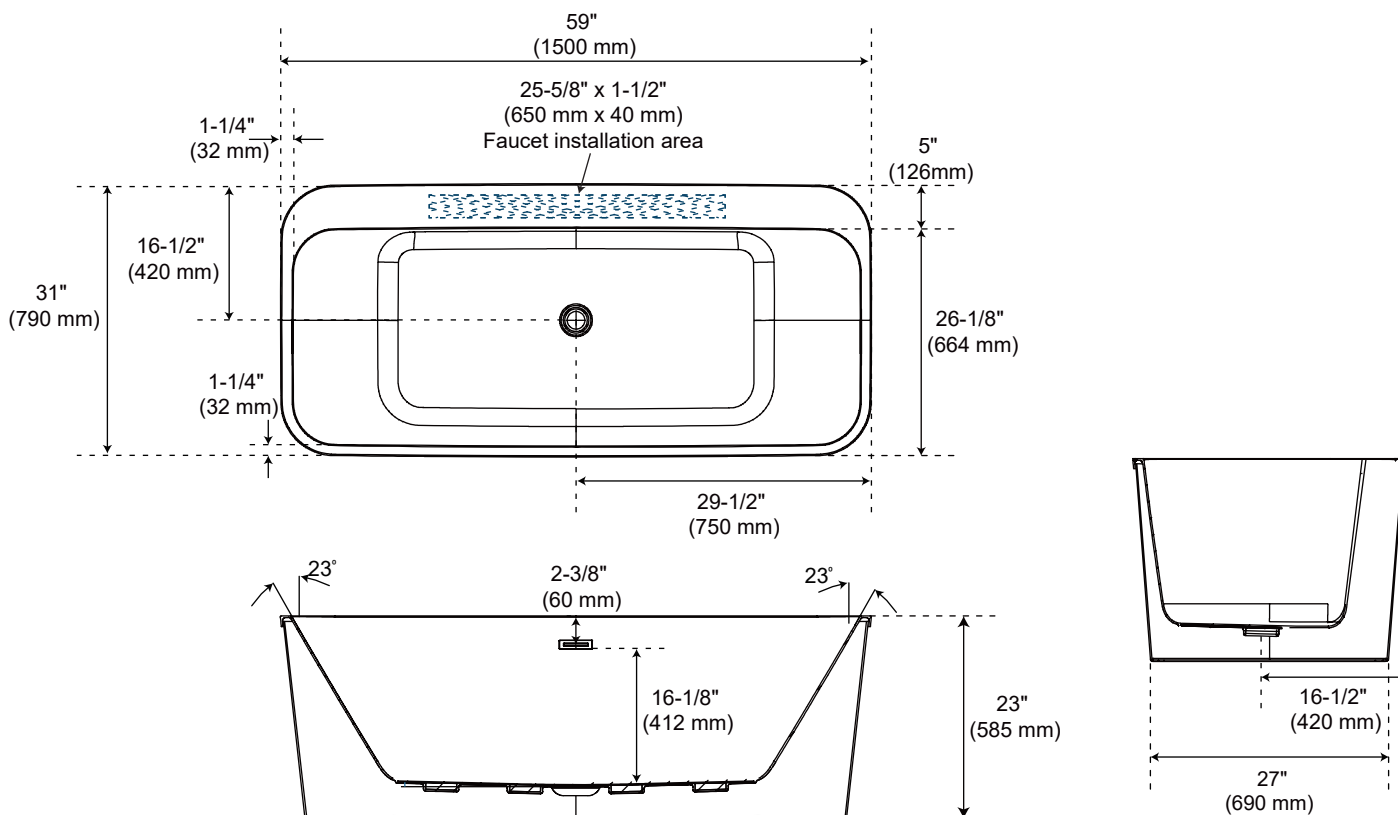

Specifications

Borealis Series

59" x 31"

Freestanding Tub

Product Features

- 59"x31"x 23" size
- Constructed of acrylic
- Two-piece design
- Self-leveling feet
- White linear overflow plate
- Integral overflow drain
- White toe-tap drain included
- Center drain
- Ample space for deck mounting a filler
- cUPC/IAPMO listed
- Water capacity: 54 gal (205 L)

PFFSR5931WH

Optional Accessories

SH651 _____ freestanding tub drain rough-in kit

Product Specifications

*Dimensions of fixtures are nominal and may vary within the range of tolerance established by CSA B45.5/IAPMO Z124.