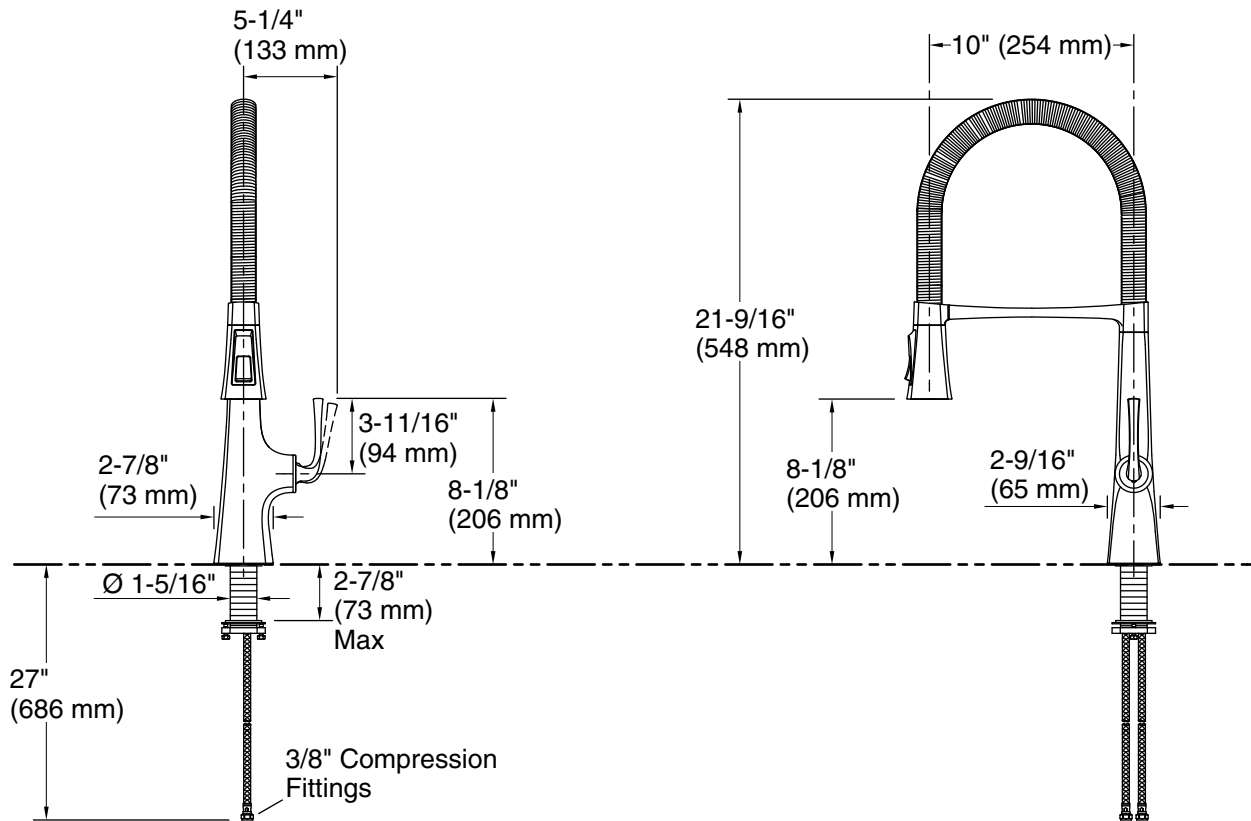

Adapters, Rough-in and Extension Kits

1327990 Range: 2-1/2" (64 mm) - 4-5/8" (117 mm)

Optional Products/Accessories

K-22071 Three-hole kitchen faucet escutcheon

ADA CSA B651

Codes/Standards

ASME A112.18.1/CSA B125.1

Technical Information

All product dimensions are nominal.

Faucet:

Flow rate: 1.5 gal/min (5.7 l/min)

Pressure: 60 psi (4.1 bar)

Drain included: No

Spout:

Spout reach: 10" (254 mm)

Handle clearance: 5-1/4" (133 mm)

Notes

Install this product according to the installation instructions.

ADA, CSA B651 compliant when installed to the specific requirements of these regulations.