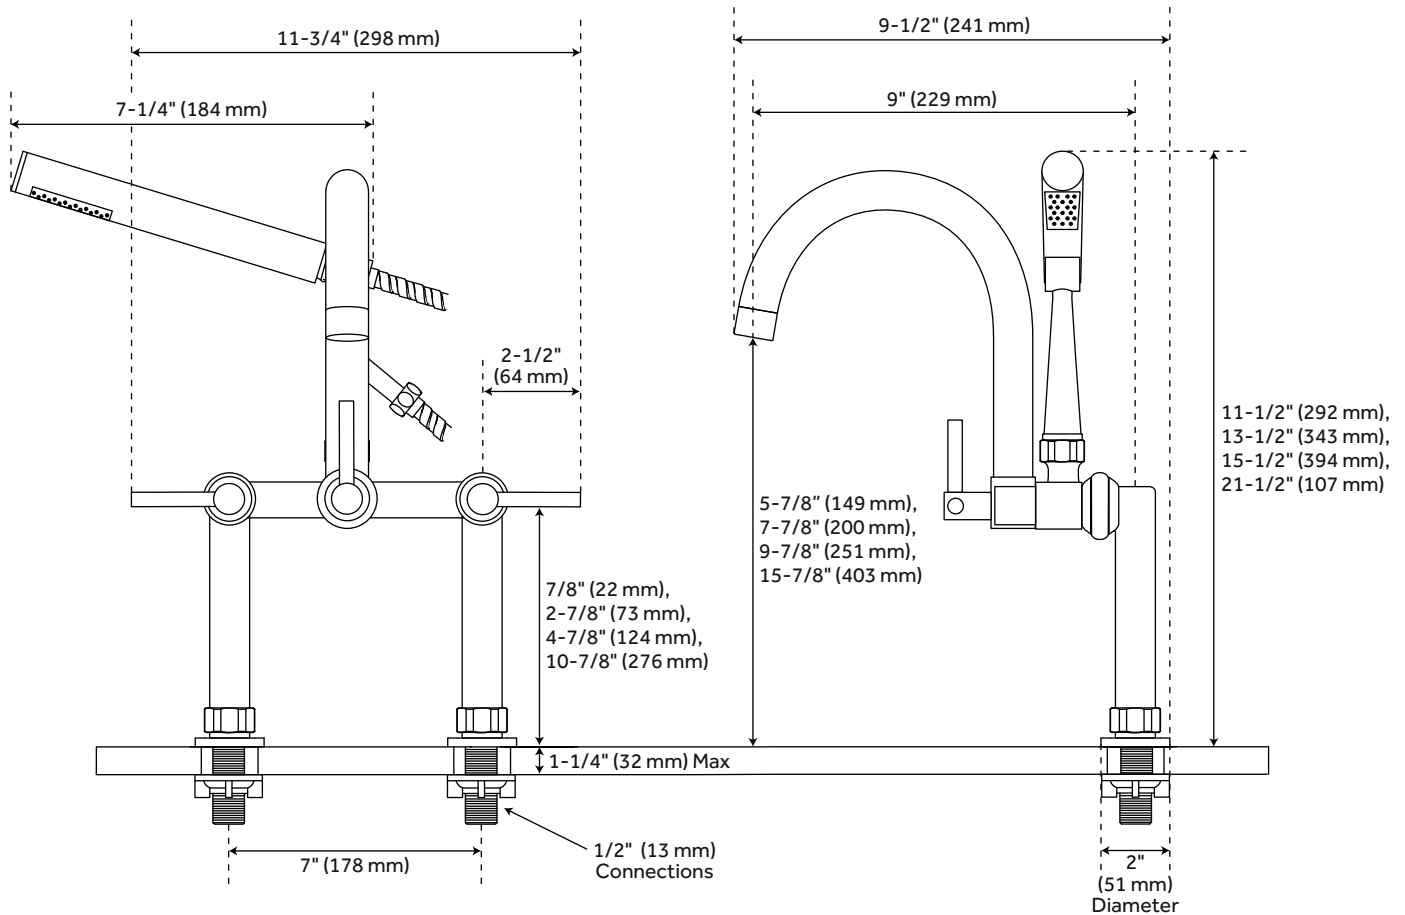

## DECK-MOUNT TUB FAUCET AND HAND SHOWER - LEVER HANDLES

SKU: 909040

### FEATURES

Installation Type: Deck Mount  
Faucet Centers: 7"  
Handle Type: Lever  
Material: Brass  
Length: 11-3/4"  
Width: 9-1/2"  
Spout Reach: 9"  
Handle Material: Brass  
Hot and Cold Indicators: No  
Drain Included: No  
Base Plate Length: 2"  
Base Plate Width: 2"  
Ceramic Disc Cartridges: Yes  
Diverter Included: Yes  
Couplers Included: Yes  
Hand Shower Hose Length: 60"